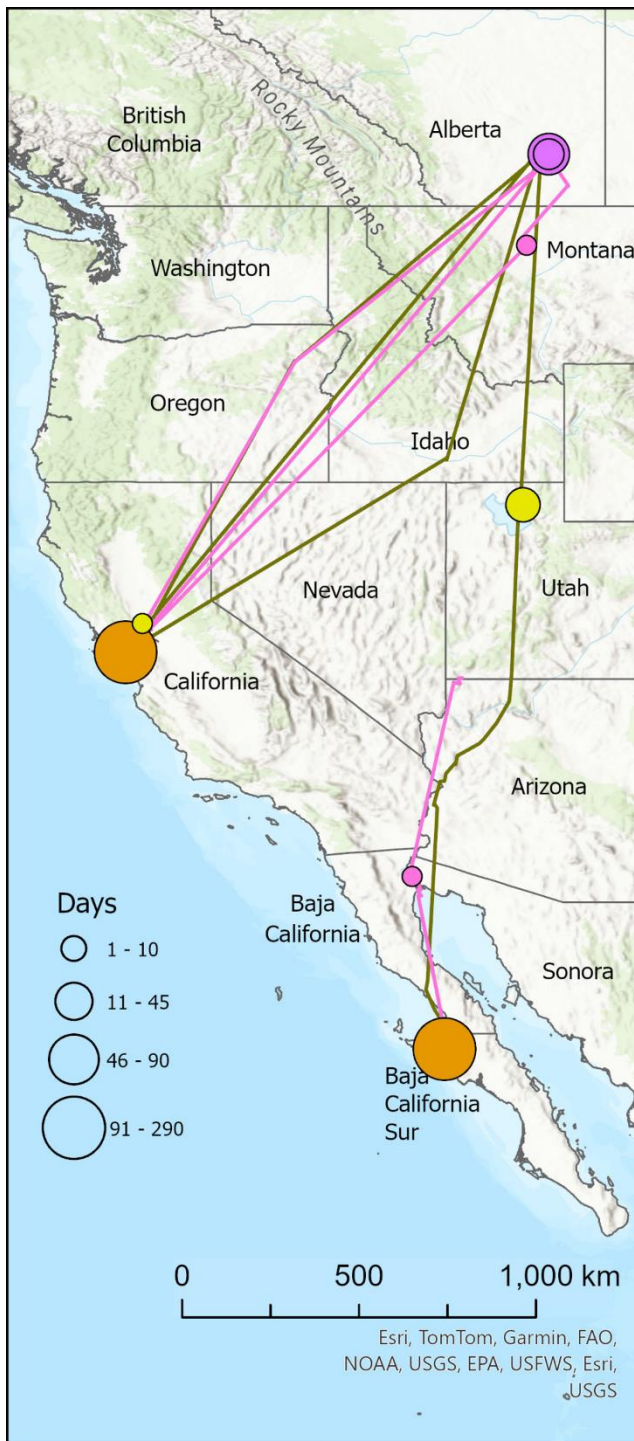

Appendix 4

Figure S4. Southbound (dark green) and northbound (pink) migration tracks, breeding (purple) and stationary non-breeding (orange) locations, and southbound (yellow) and northbound (pink) stopover locations for Marbled Godwit IDs 128029 and 135560.