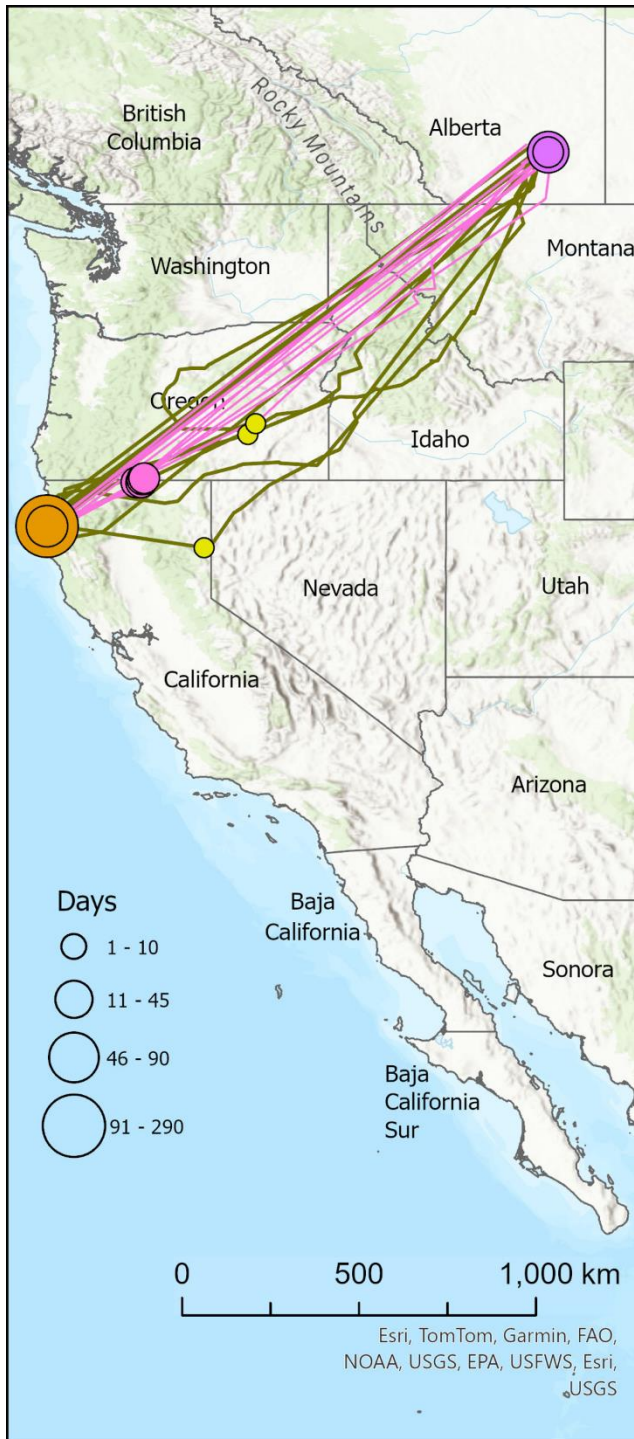

Appendix 3

Figure S3. Southbound (dark green) and northbound (pink) migration tracks, breeding (purple) and stationary non-breeding (orange) locations, and southbound (yellow) and northbound (pink) stopover locations for female Marbled Godwit ID 135561.