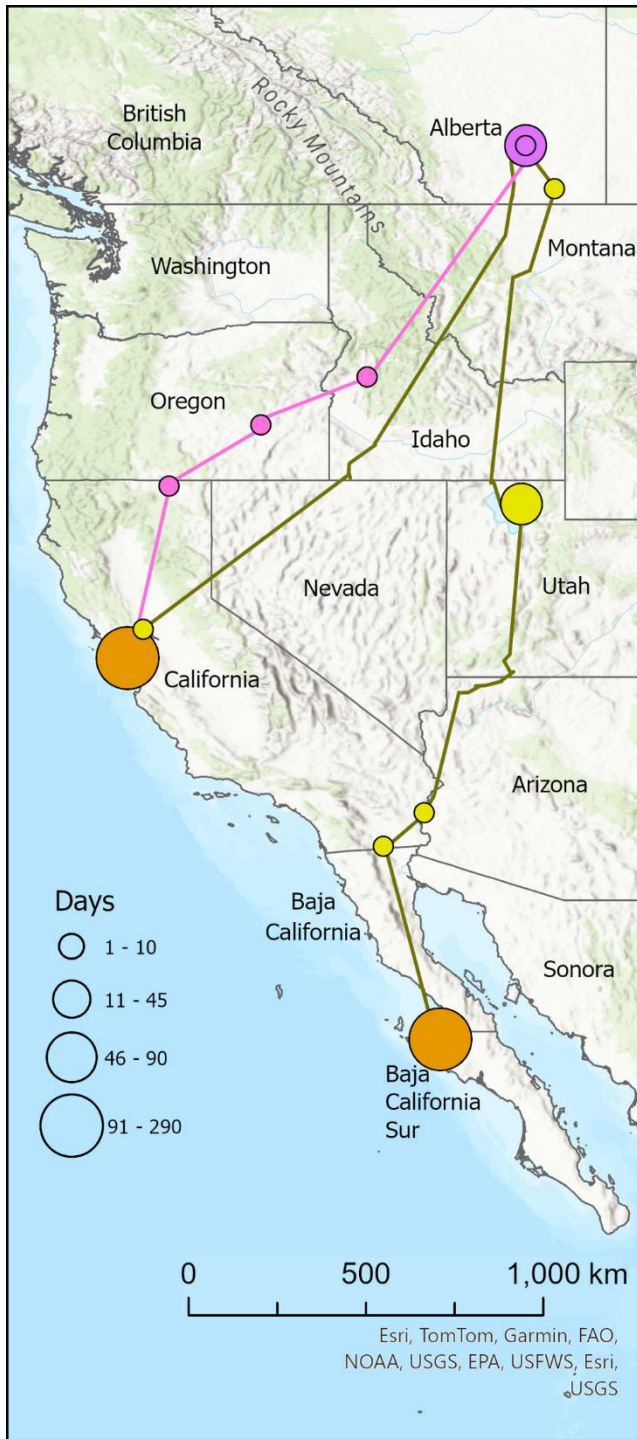

## Appendix 1

**Figure S1.** Southbound (dark green) and northbound (pink) migration tracks, breeding (purple) and stationary non-breeding (orange) locations, and southbound (yellow) and northbound (pink) stopover locations for Marbled Godwit IDs 128028 and 128031.