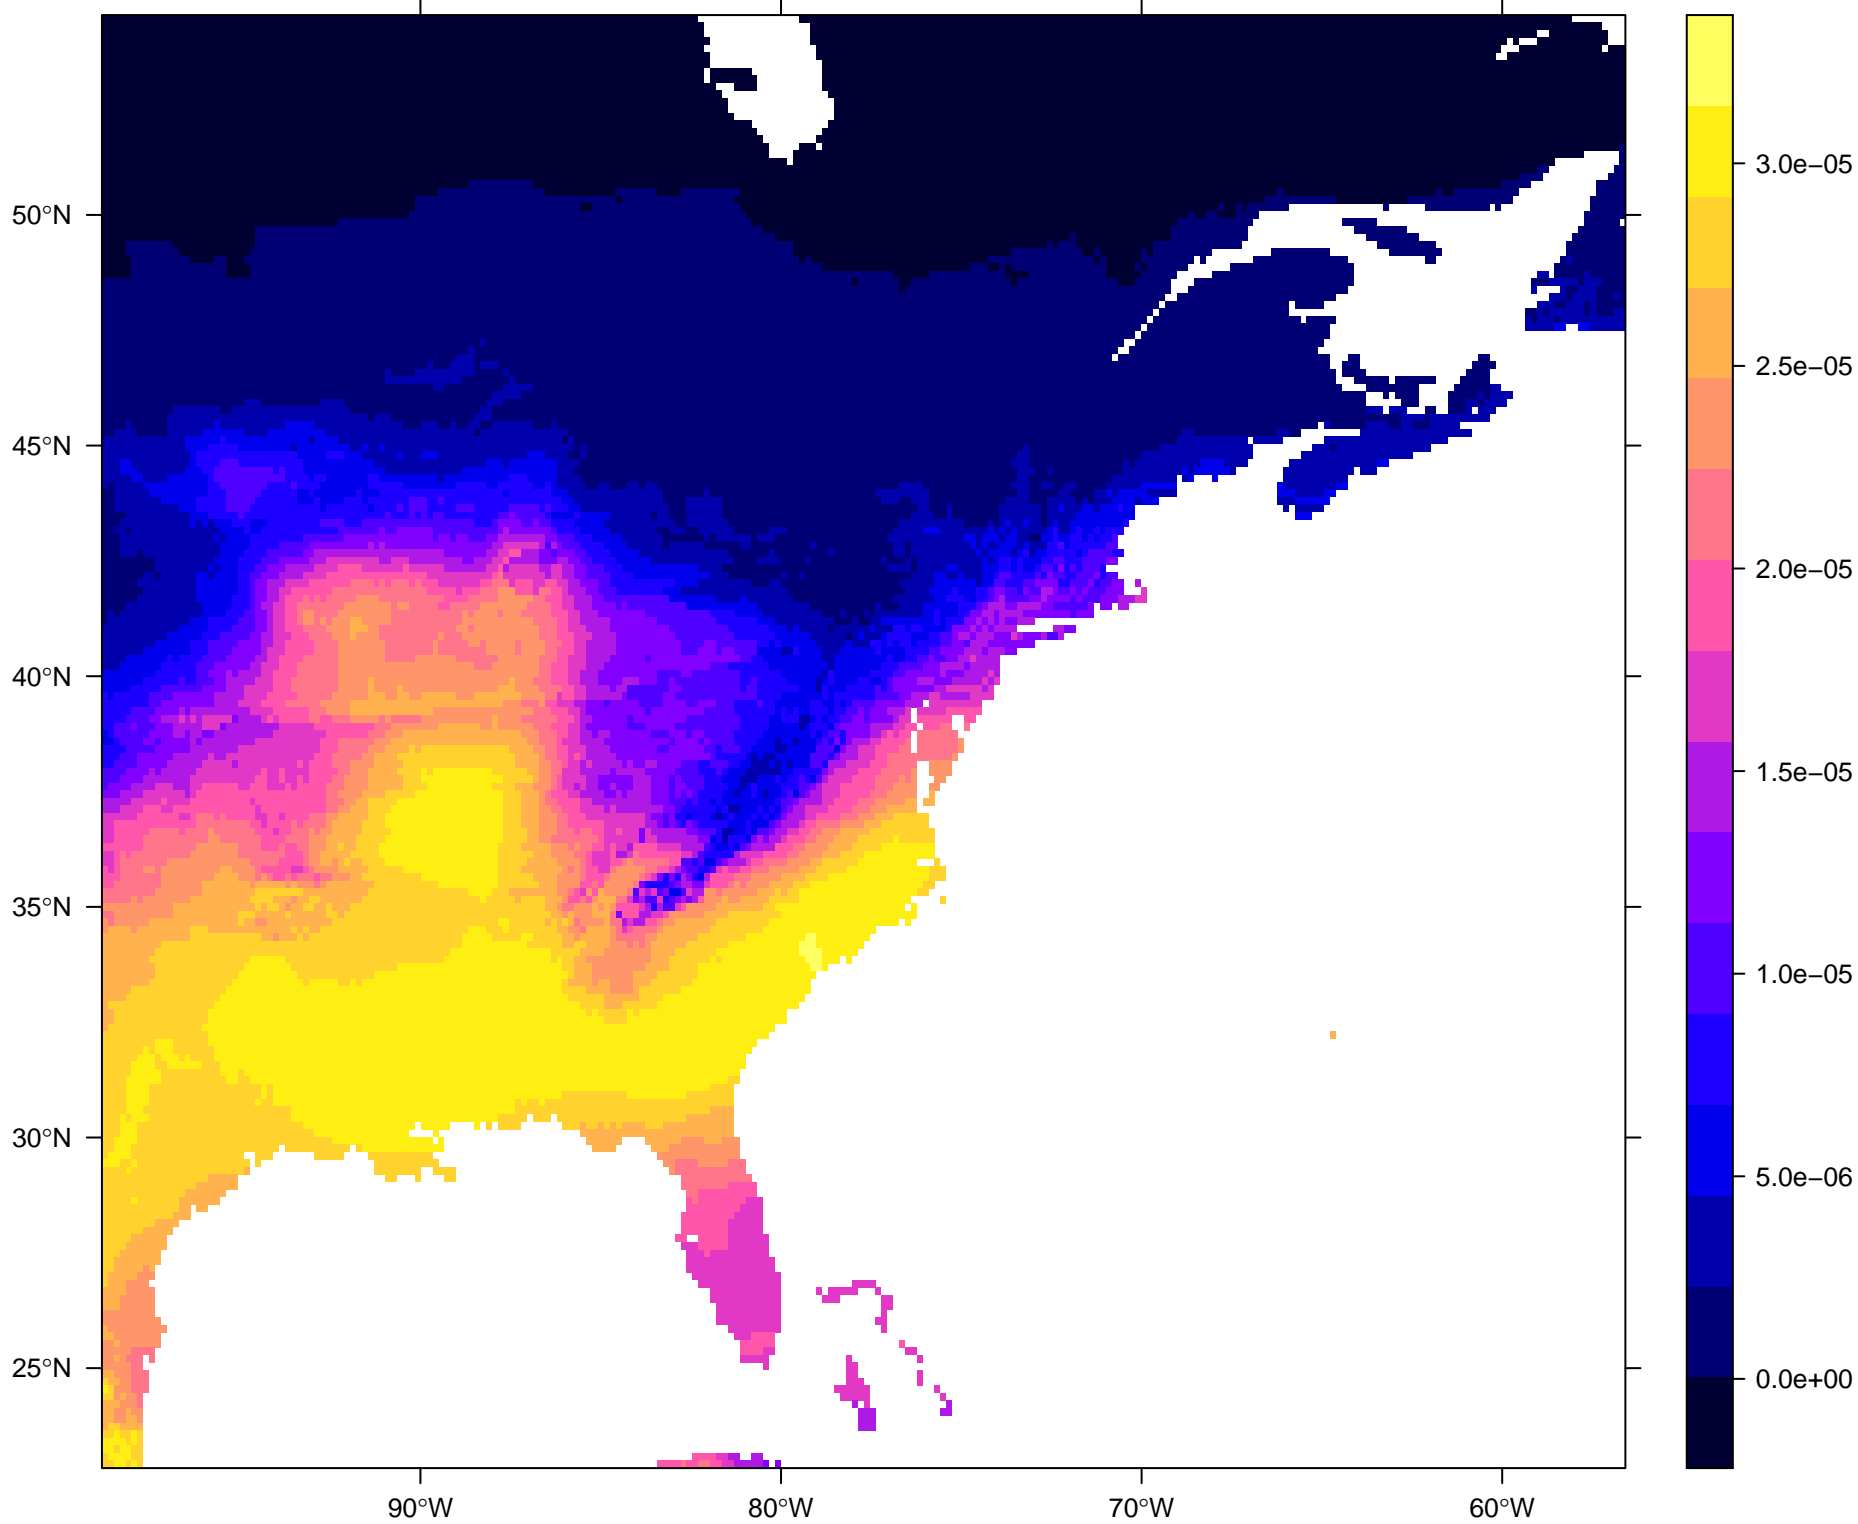

Probability Density Surface for 30687_20