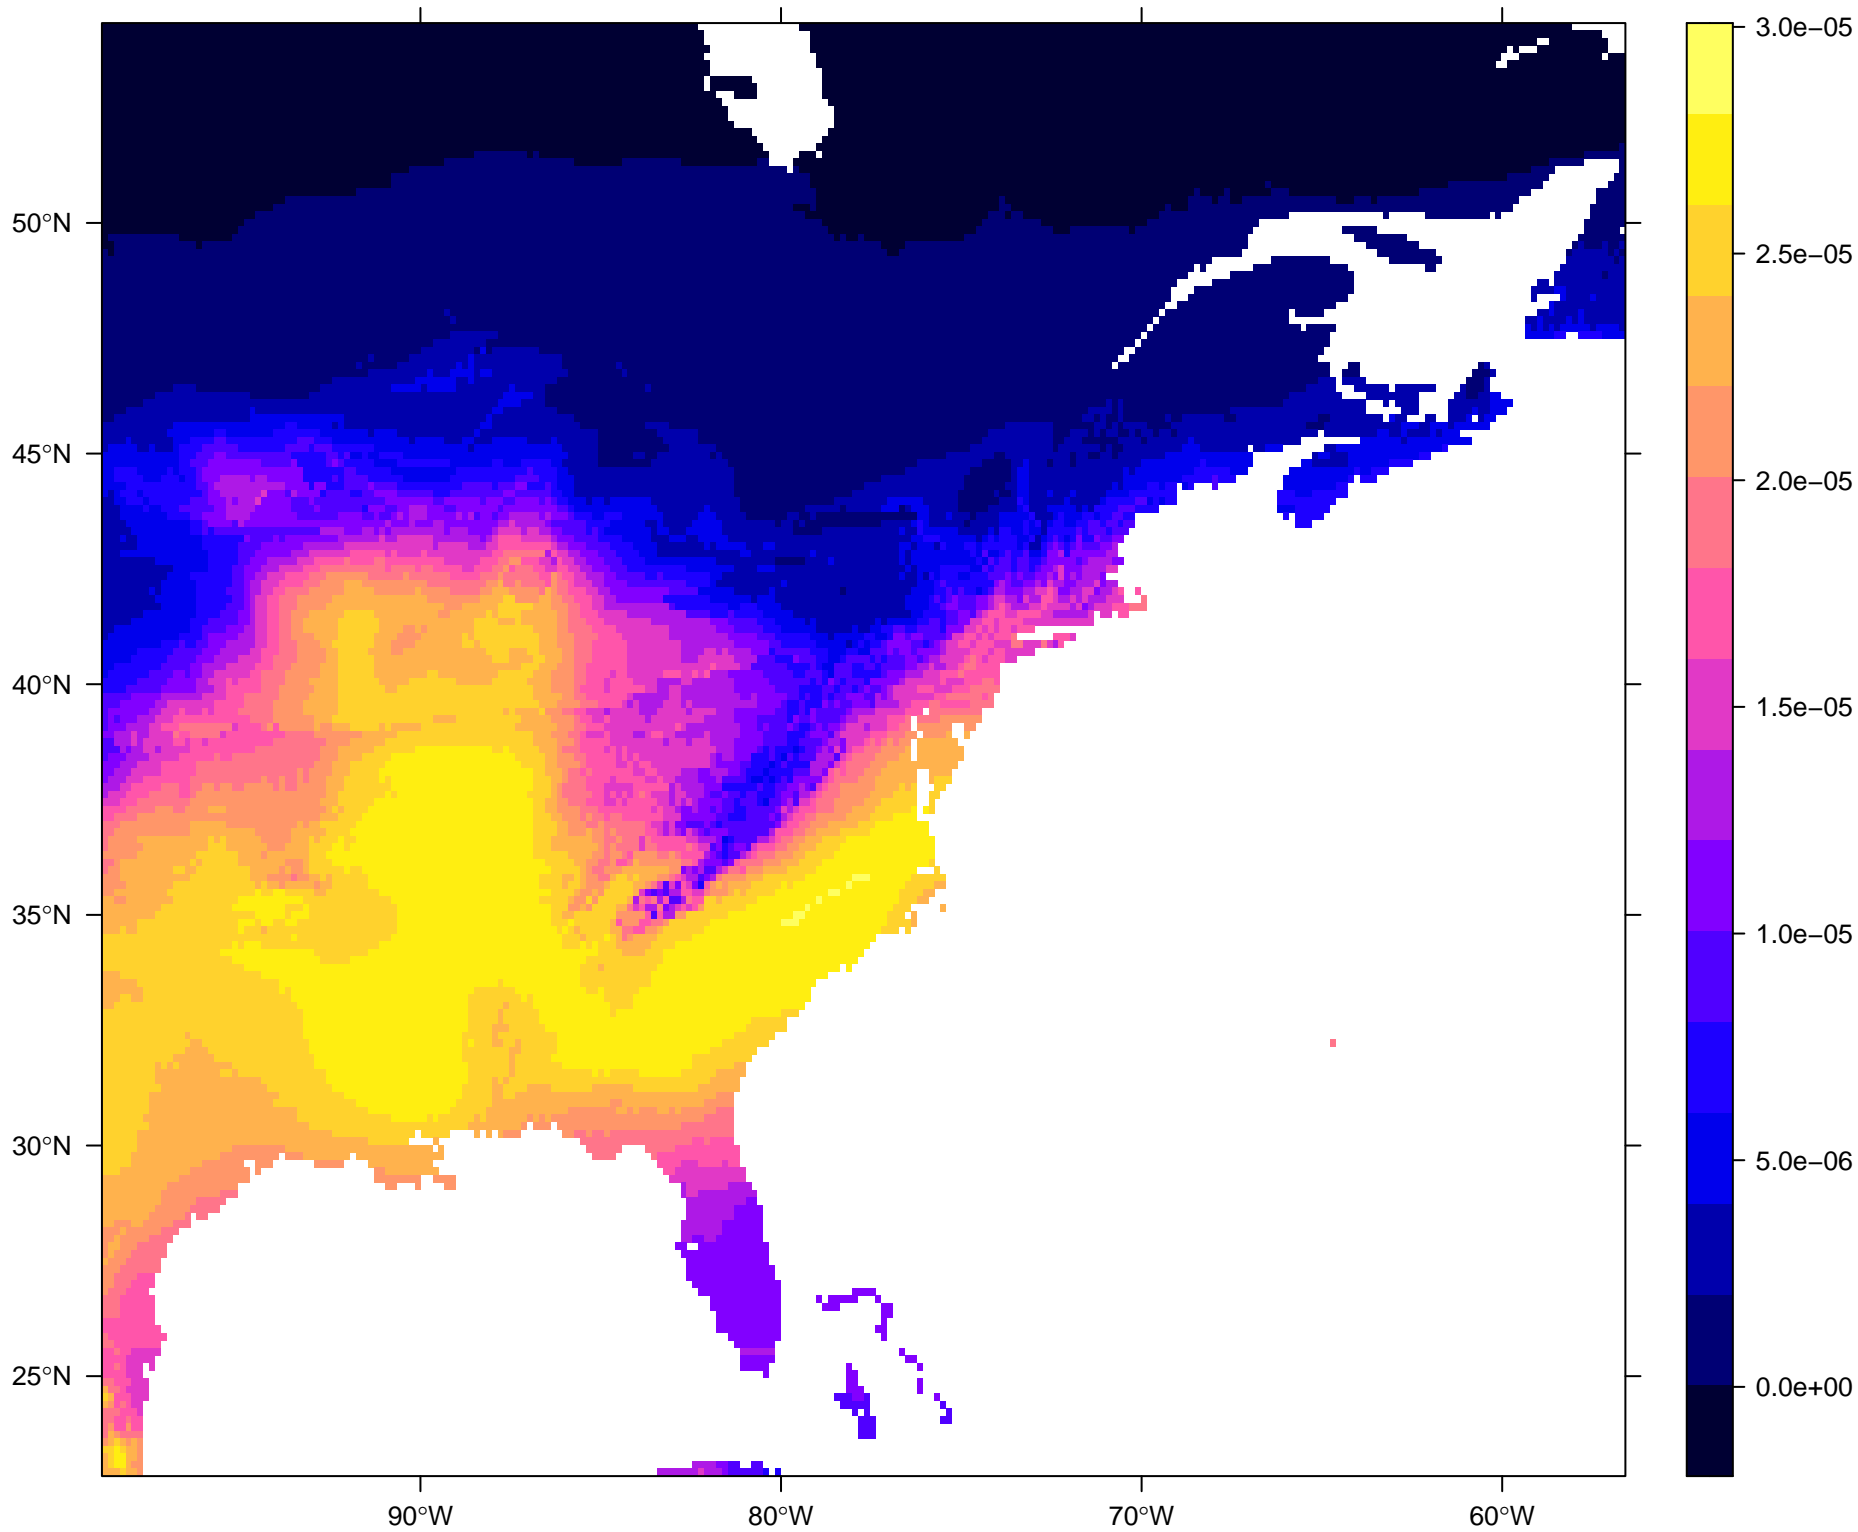

Probability Density Surface for 67801_20

Probability Density Surface for 67802_20

Probability Density Surface for 30694_20

Probability Density Surface for 30690_20

Probability Density Surface for 30686_20

Probability Density Surface for 30687_20

Probability Density Surface for 30681_20

Probability Density Surface for 30682_20

Probability Density Surface for 30676_20

Probability Density Surface for 30672_20