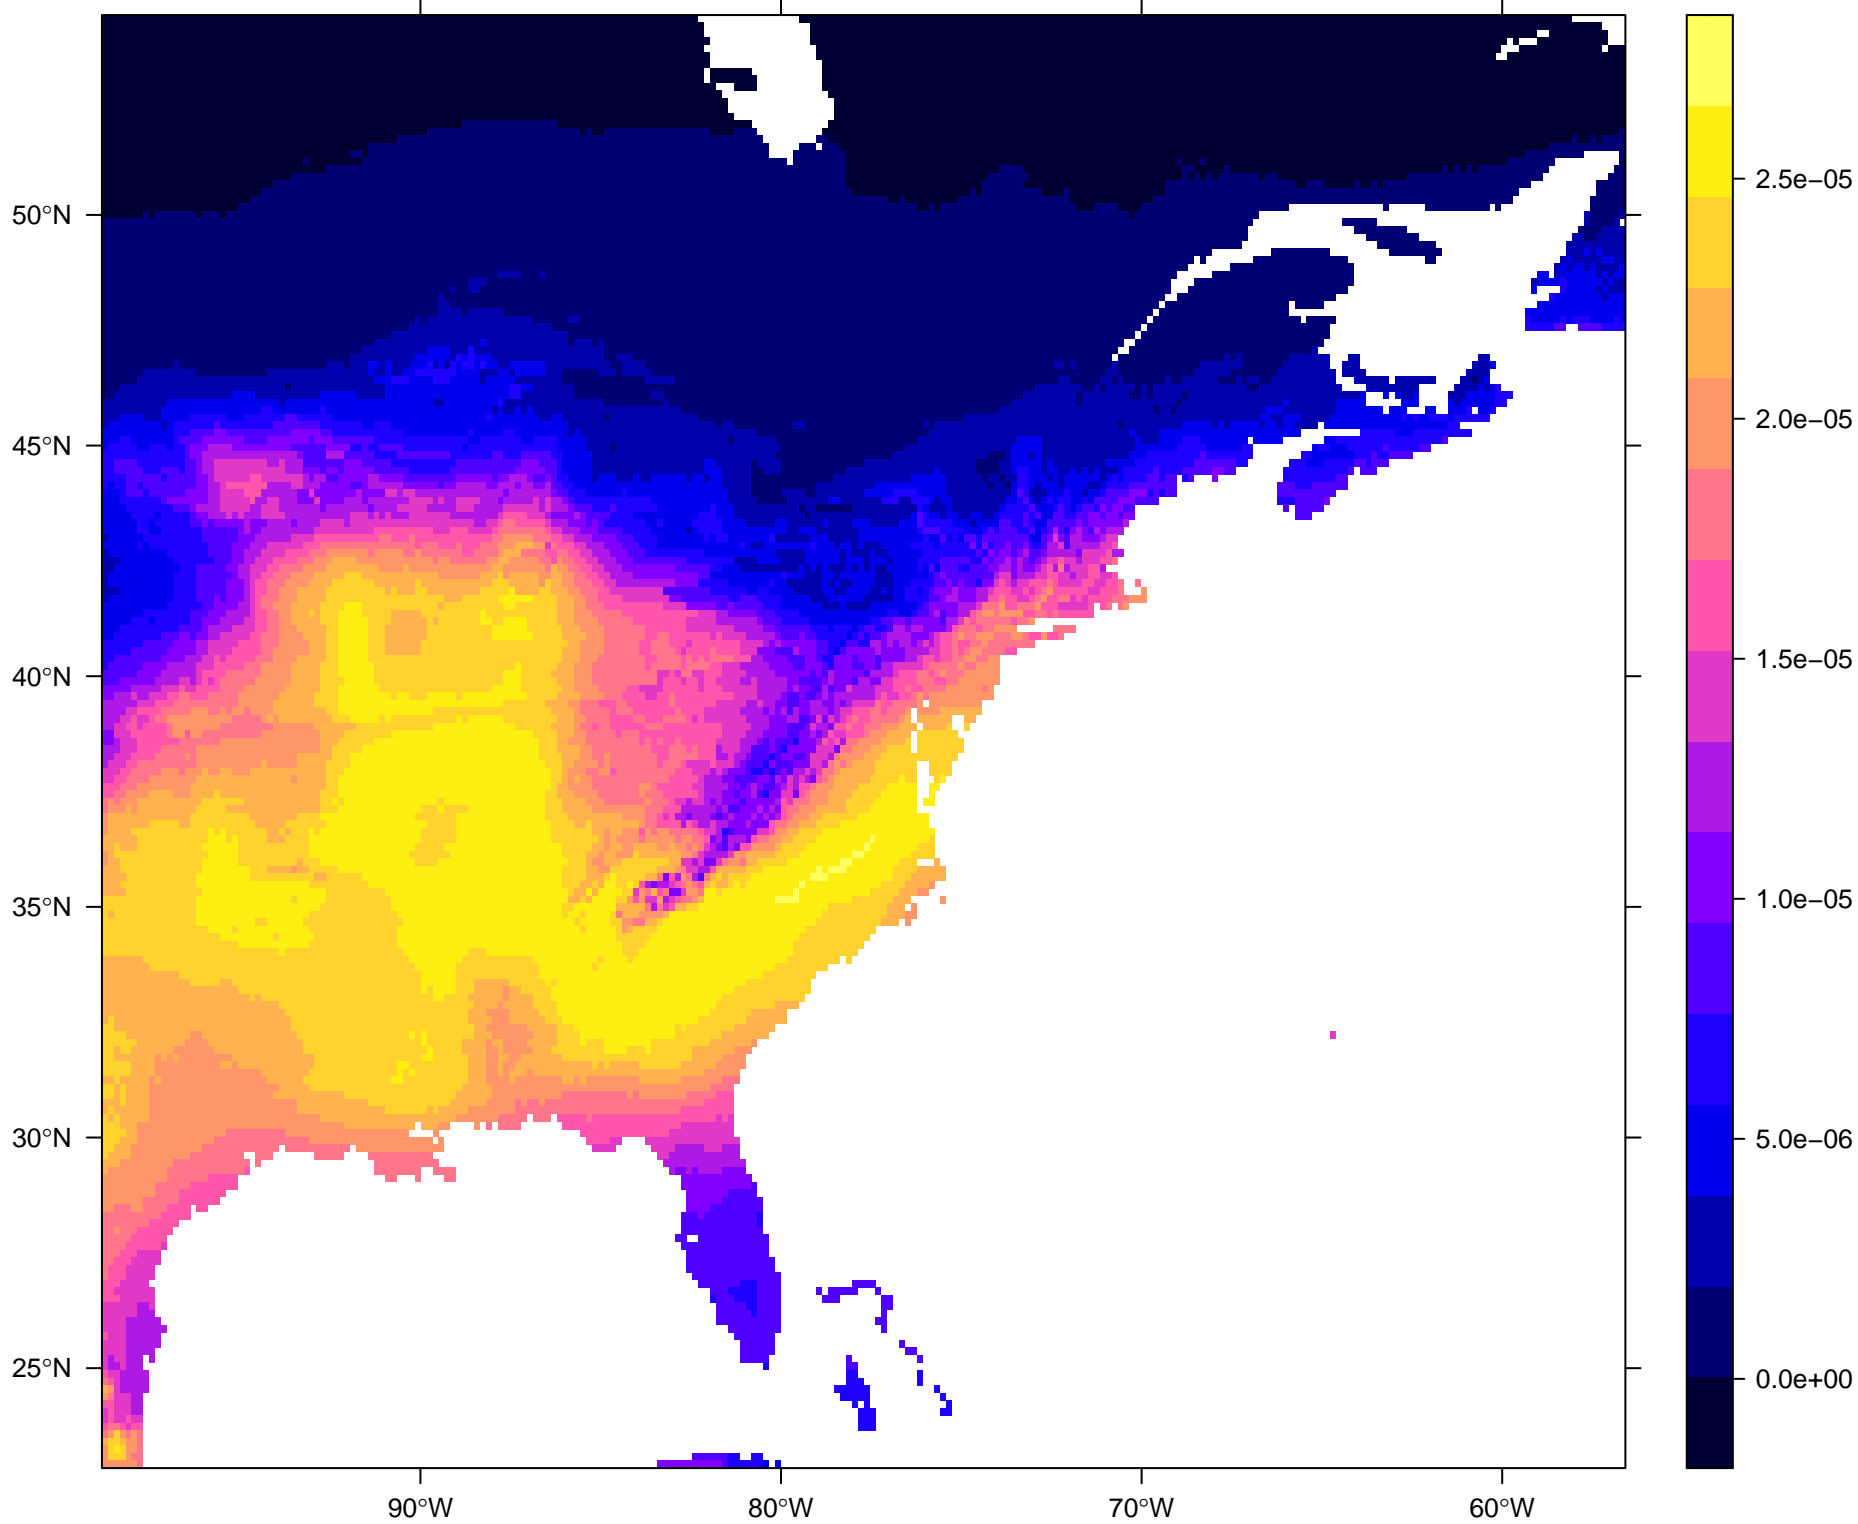

Probability Density Surface for 67801_20

Probability Density Surface for 67802_20

Probability Density Surface for 30694_20

Probability Density Surface for 30690_20

Probability Density Surface for 30686_20