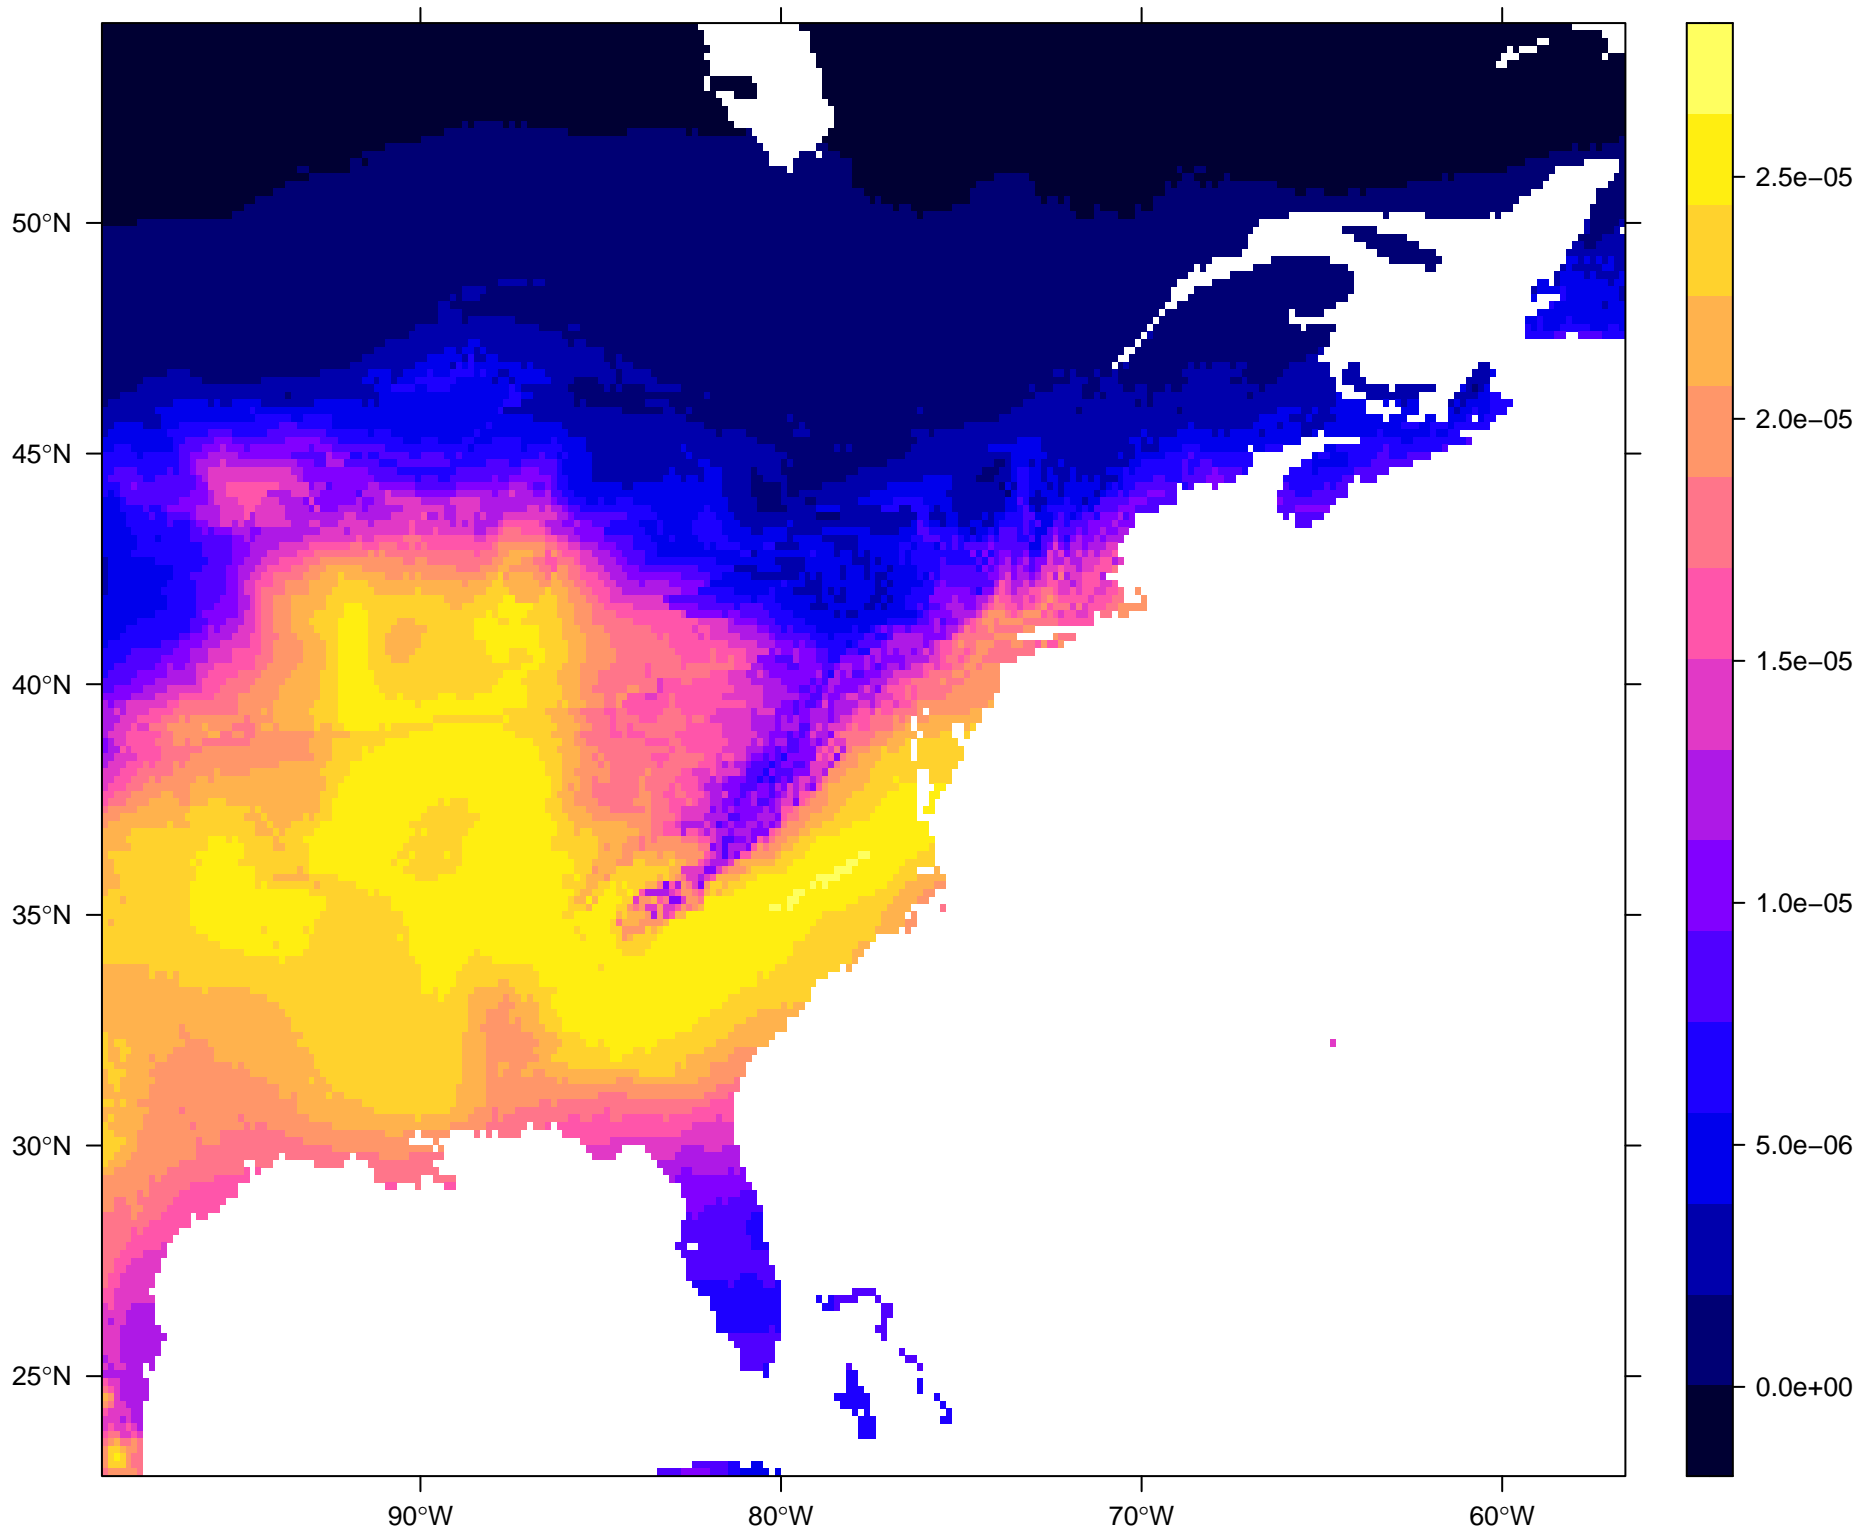

Probability Density Surface for 67801_20

Probability Density Surface for 67802_20

Probability Density Surface for 30694_20

Probability Density Surface for 30690_20

Probability Density Surface for 30686_20

Probability Density Surface for 30687_20

Probability Density Surface for 30681_20

Probability Density Surface for 30682_20

Probability Density Surface for 30676_20

Probability Density Surface for 30672_20