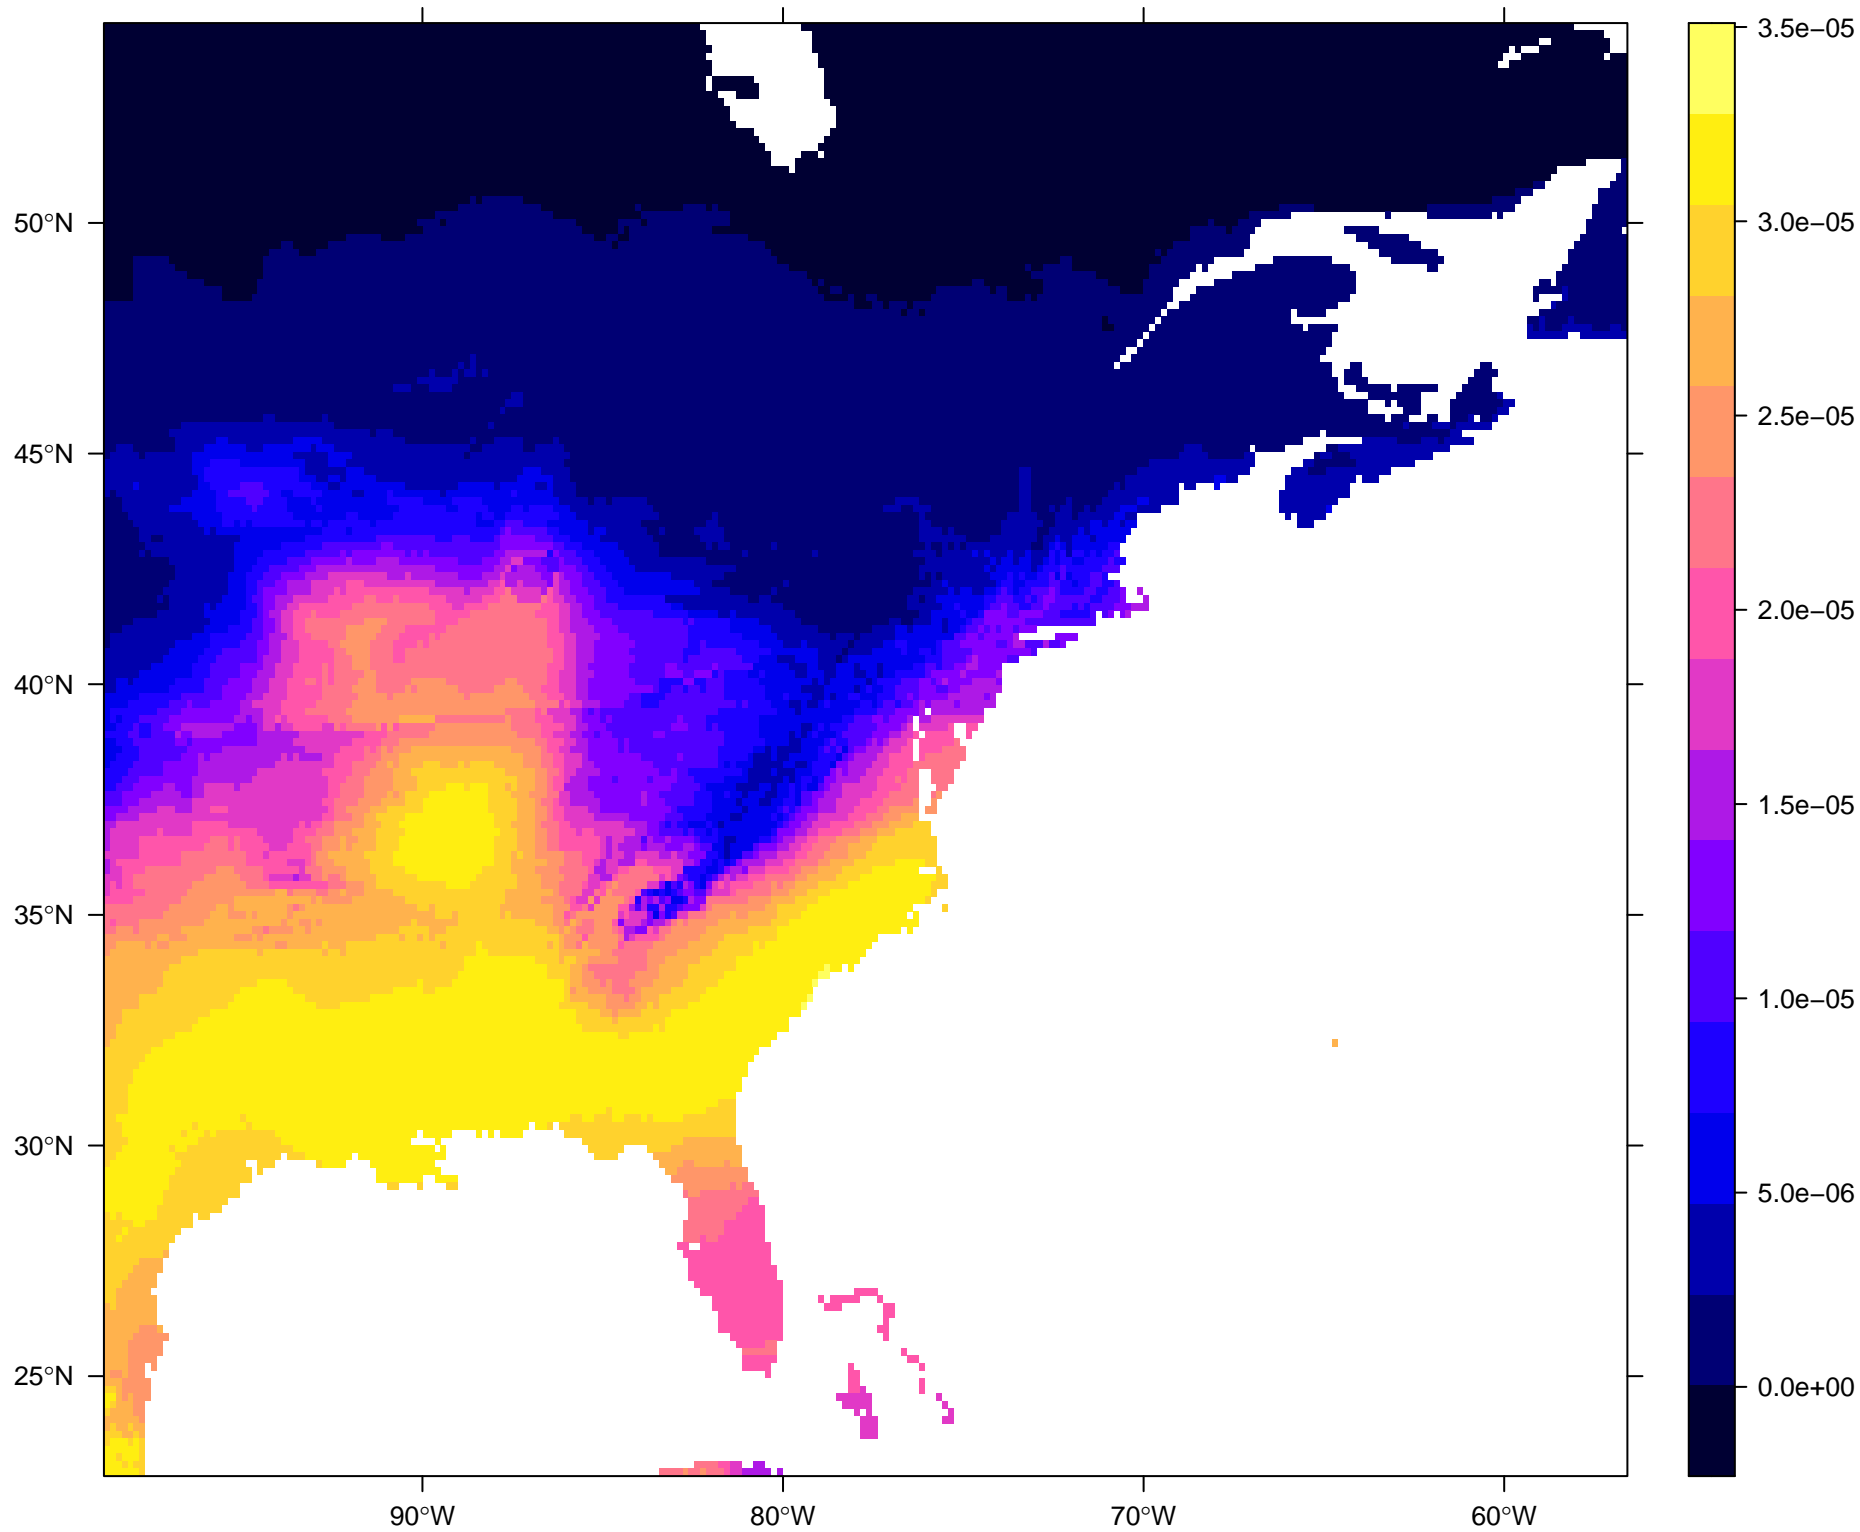

Probability Density Surface for 30687_20

Probability Density Surface for 30681_20

Probability Density Surface for 30682_20

Probability Density Surface for 30676_20

Probability Density Surface for 30672_20