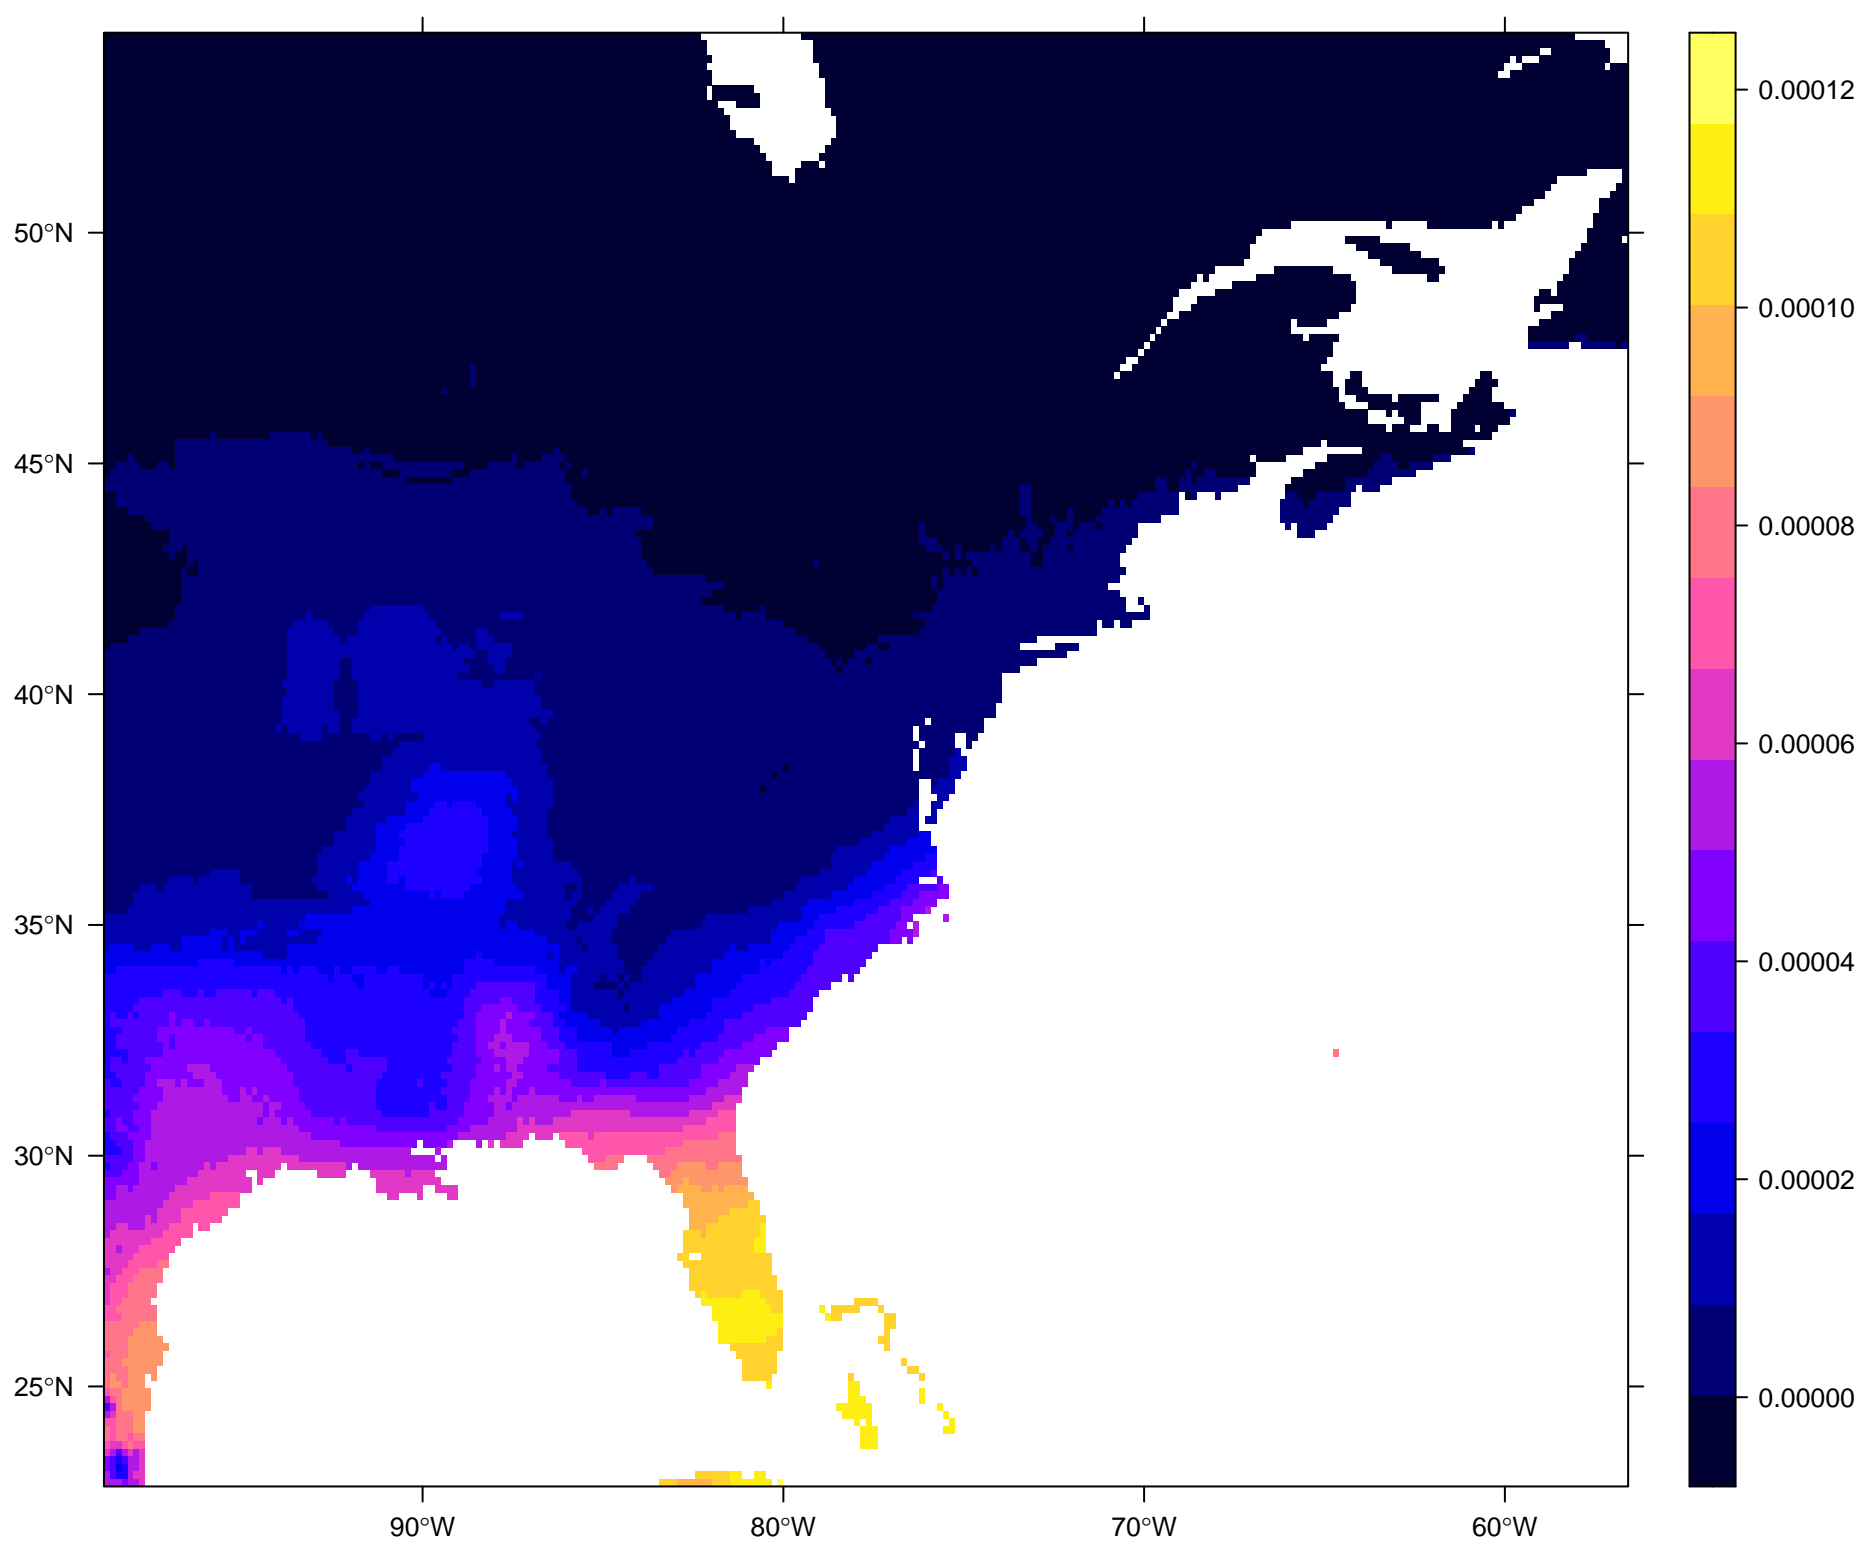

Probability Density Surface for 67835_21

Probability Density Surface for 67831_21

Probability Density Surface for 30685_20

Probability Density Surface for 30688_20

Probability Density Surface for 30678_20

Probability Density Surface for 30683_20

Probability Density Surface for 30674_20

Probability Density Surface for 67992_19

Probability Density Surface for 67989_19

Probability Density Surface for 67984_19