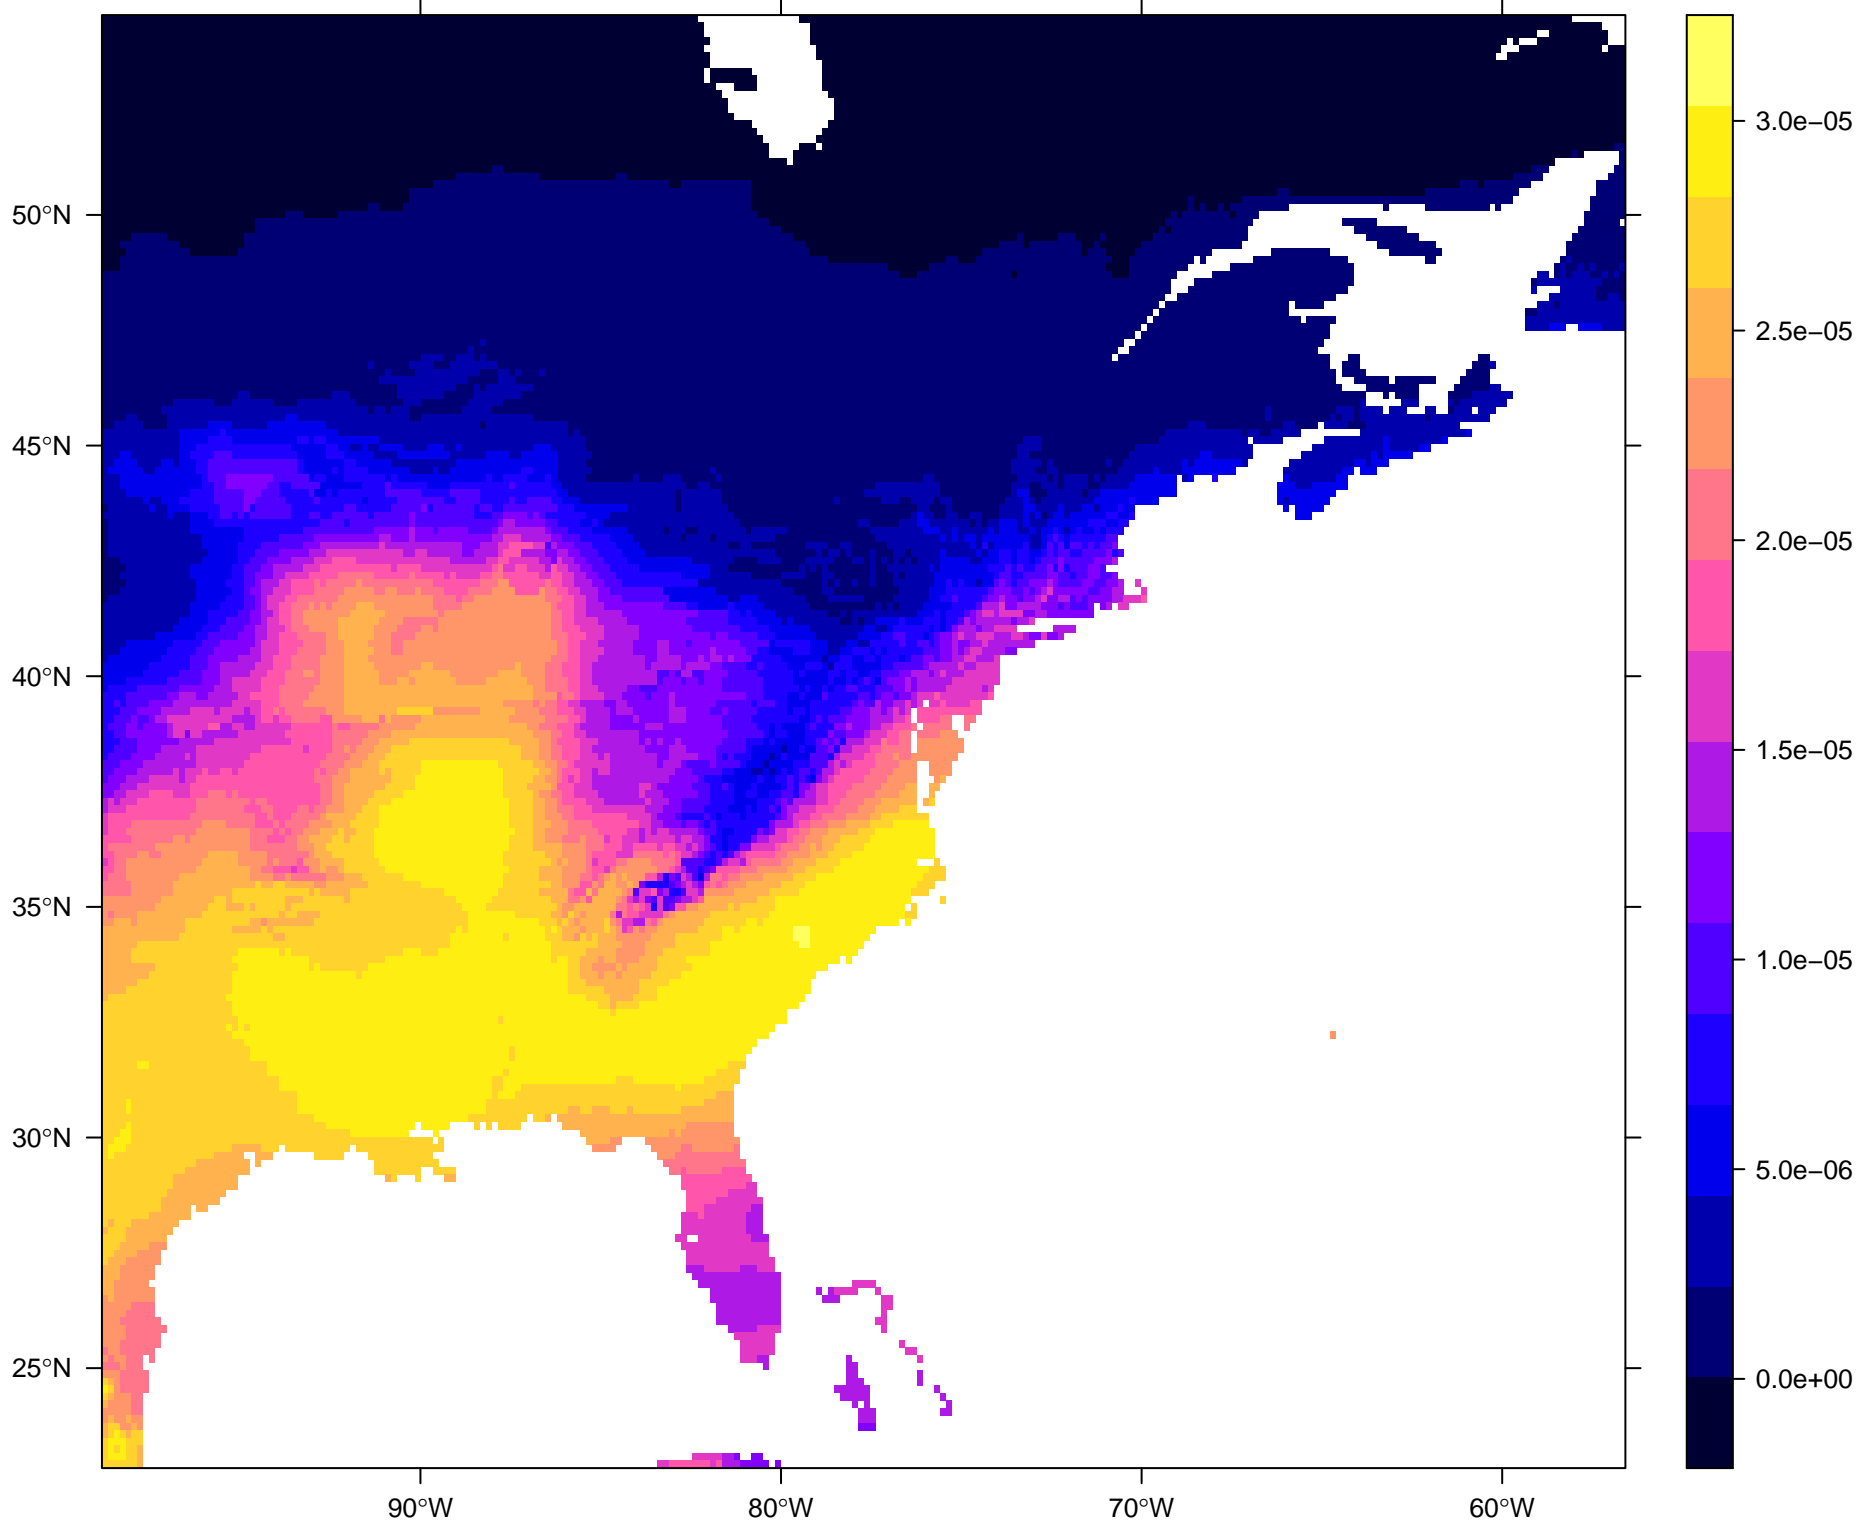

Probability Density Surface for 67981_19