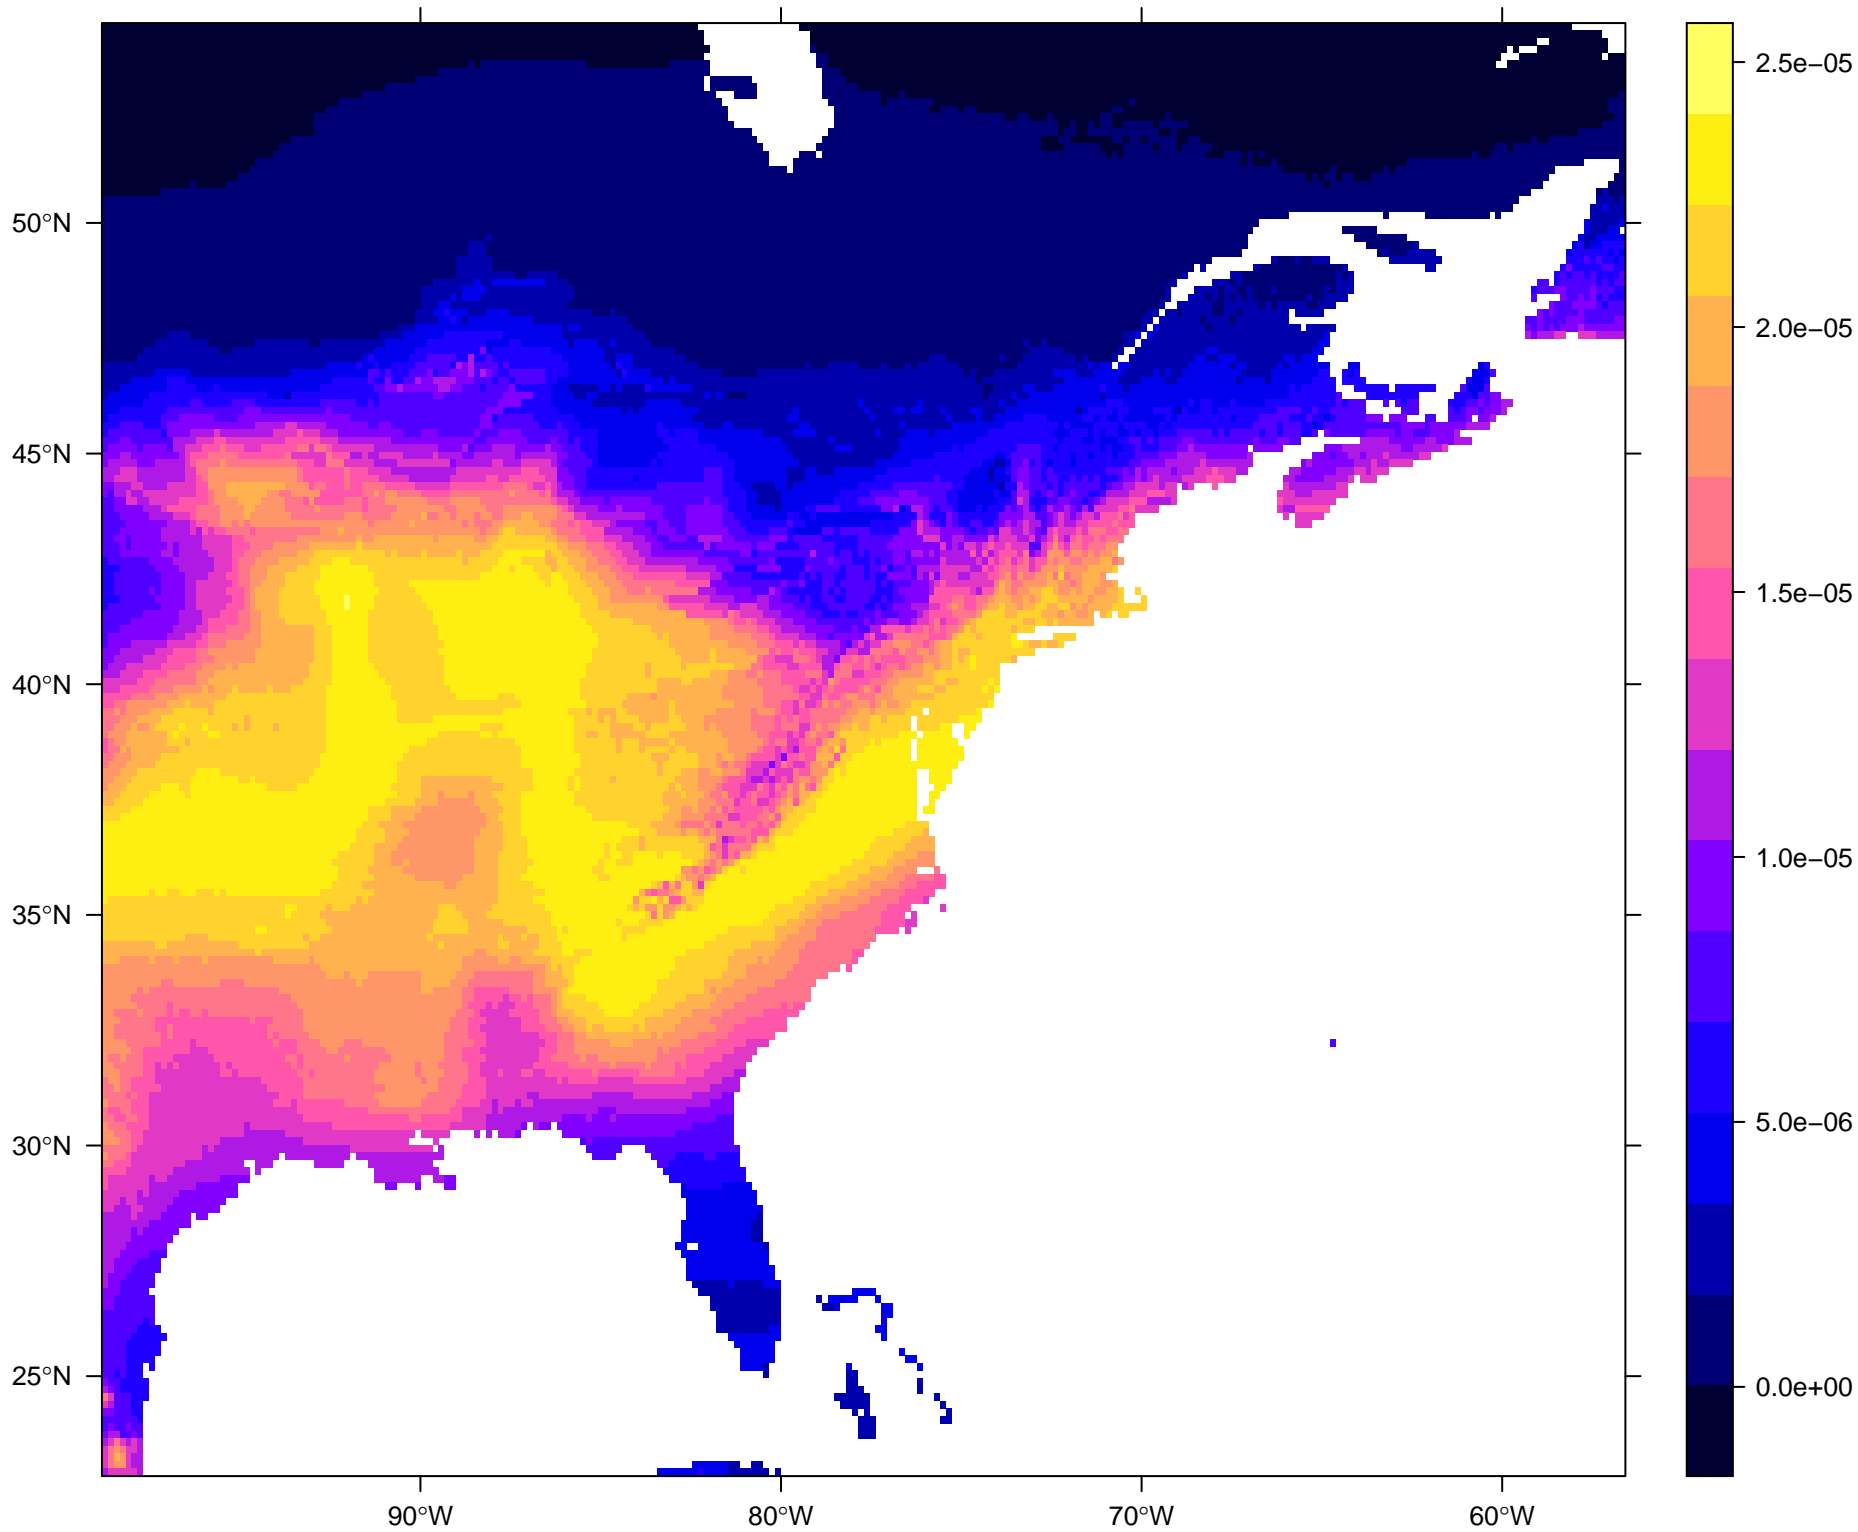

Probability Density Surface for 67973_19