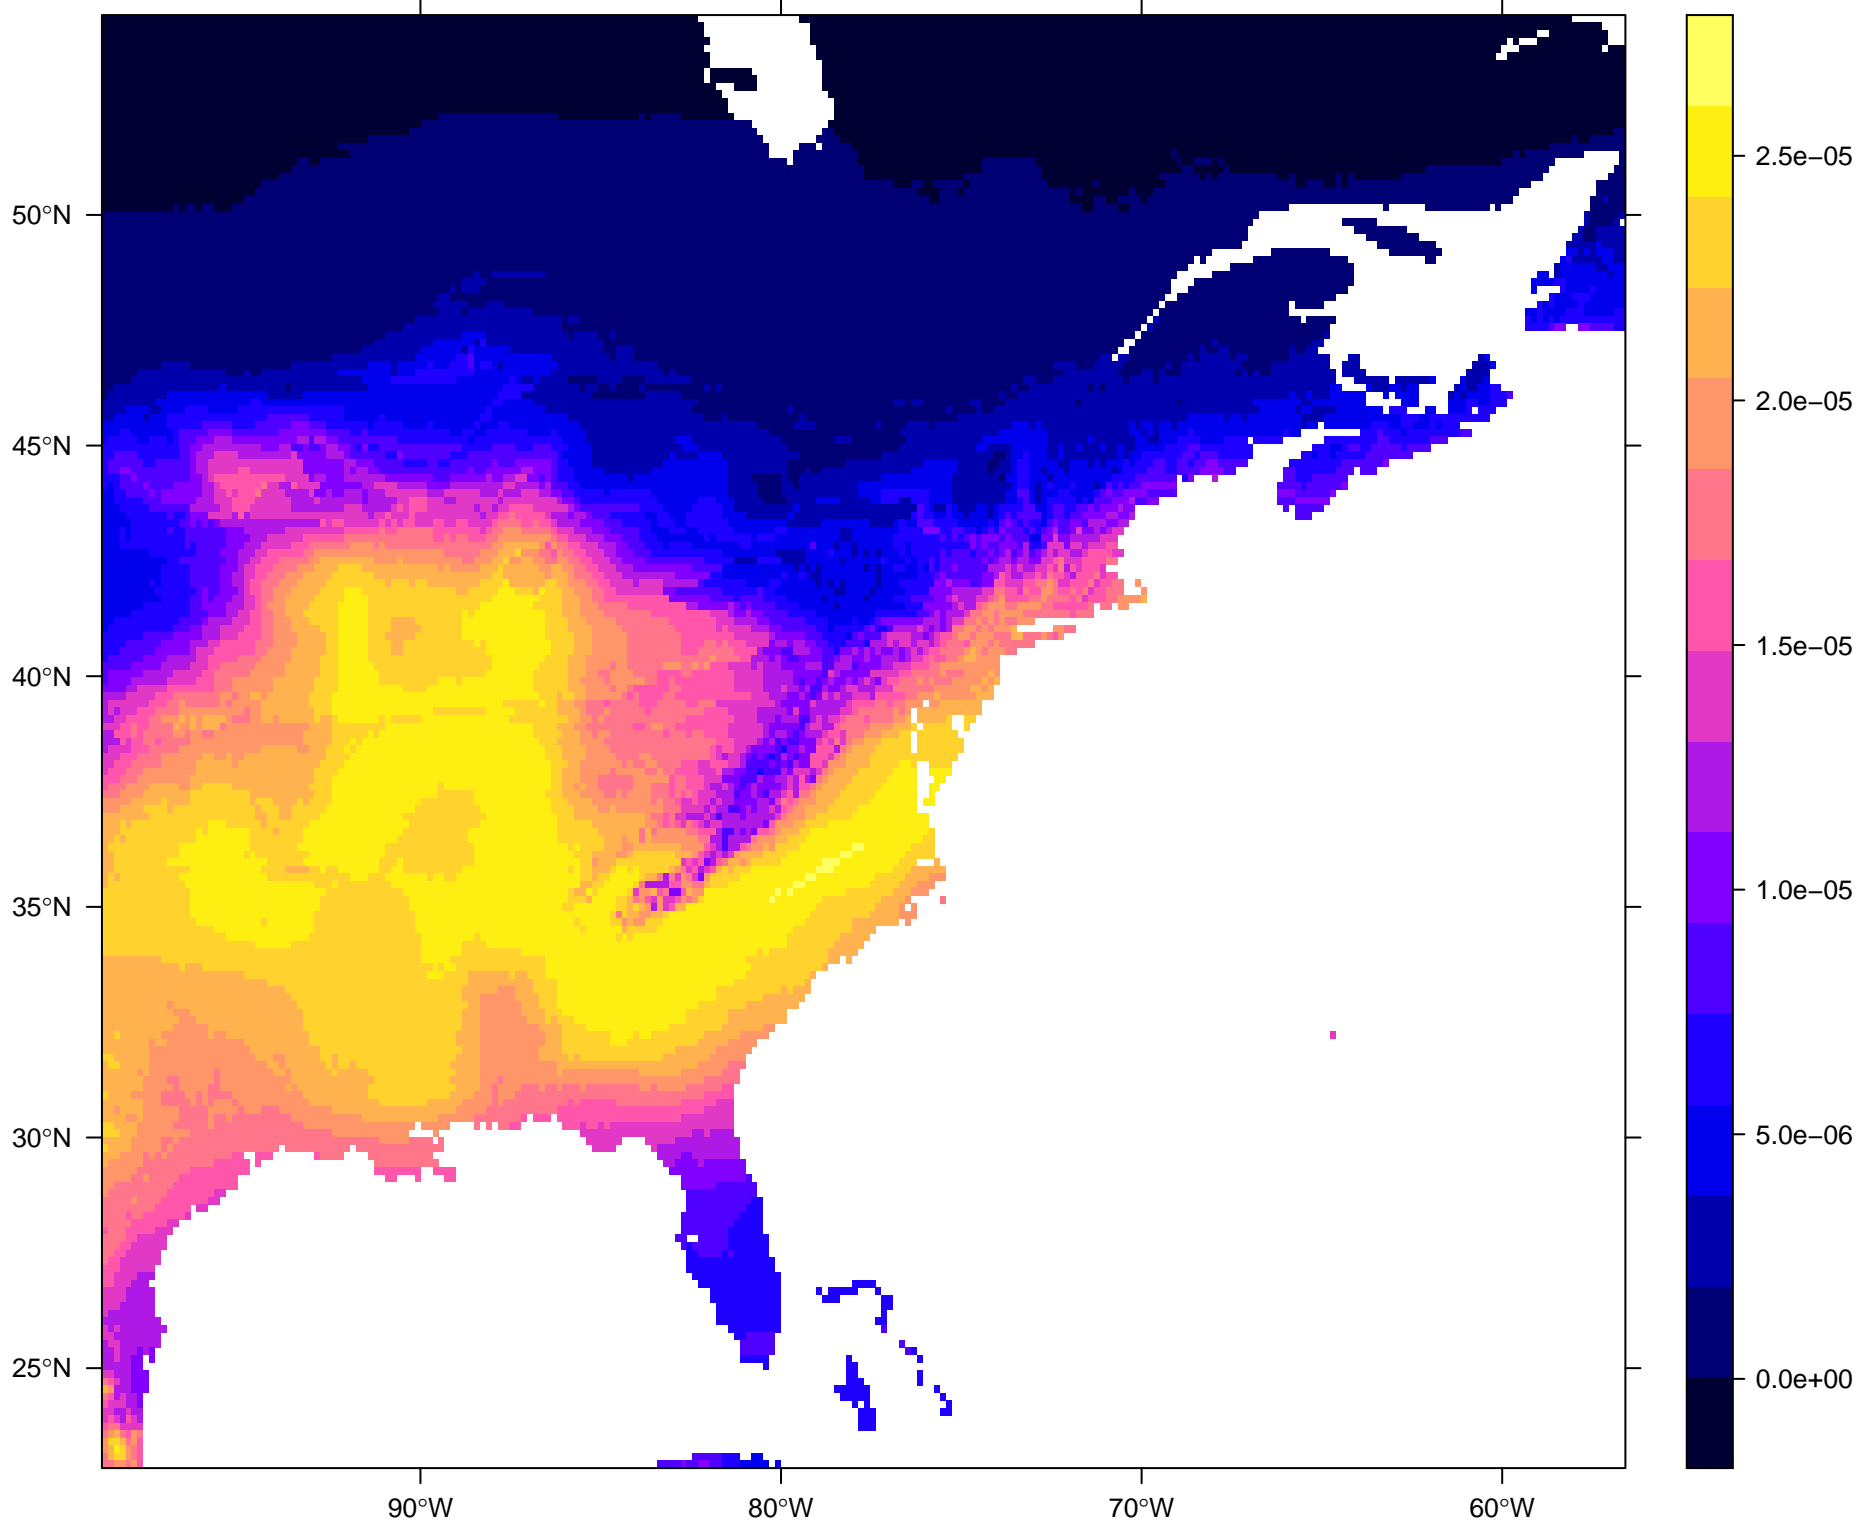

Probability Density Surface for 67976_19