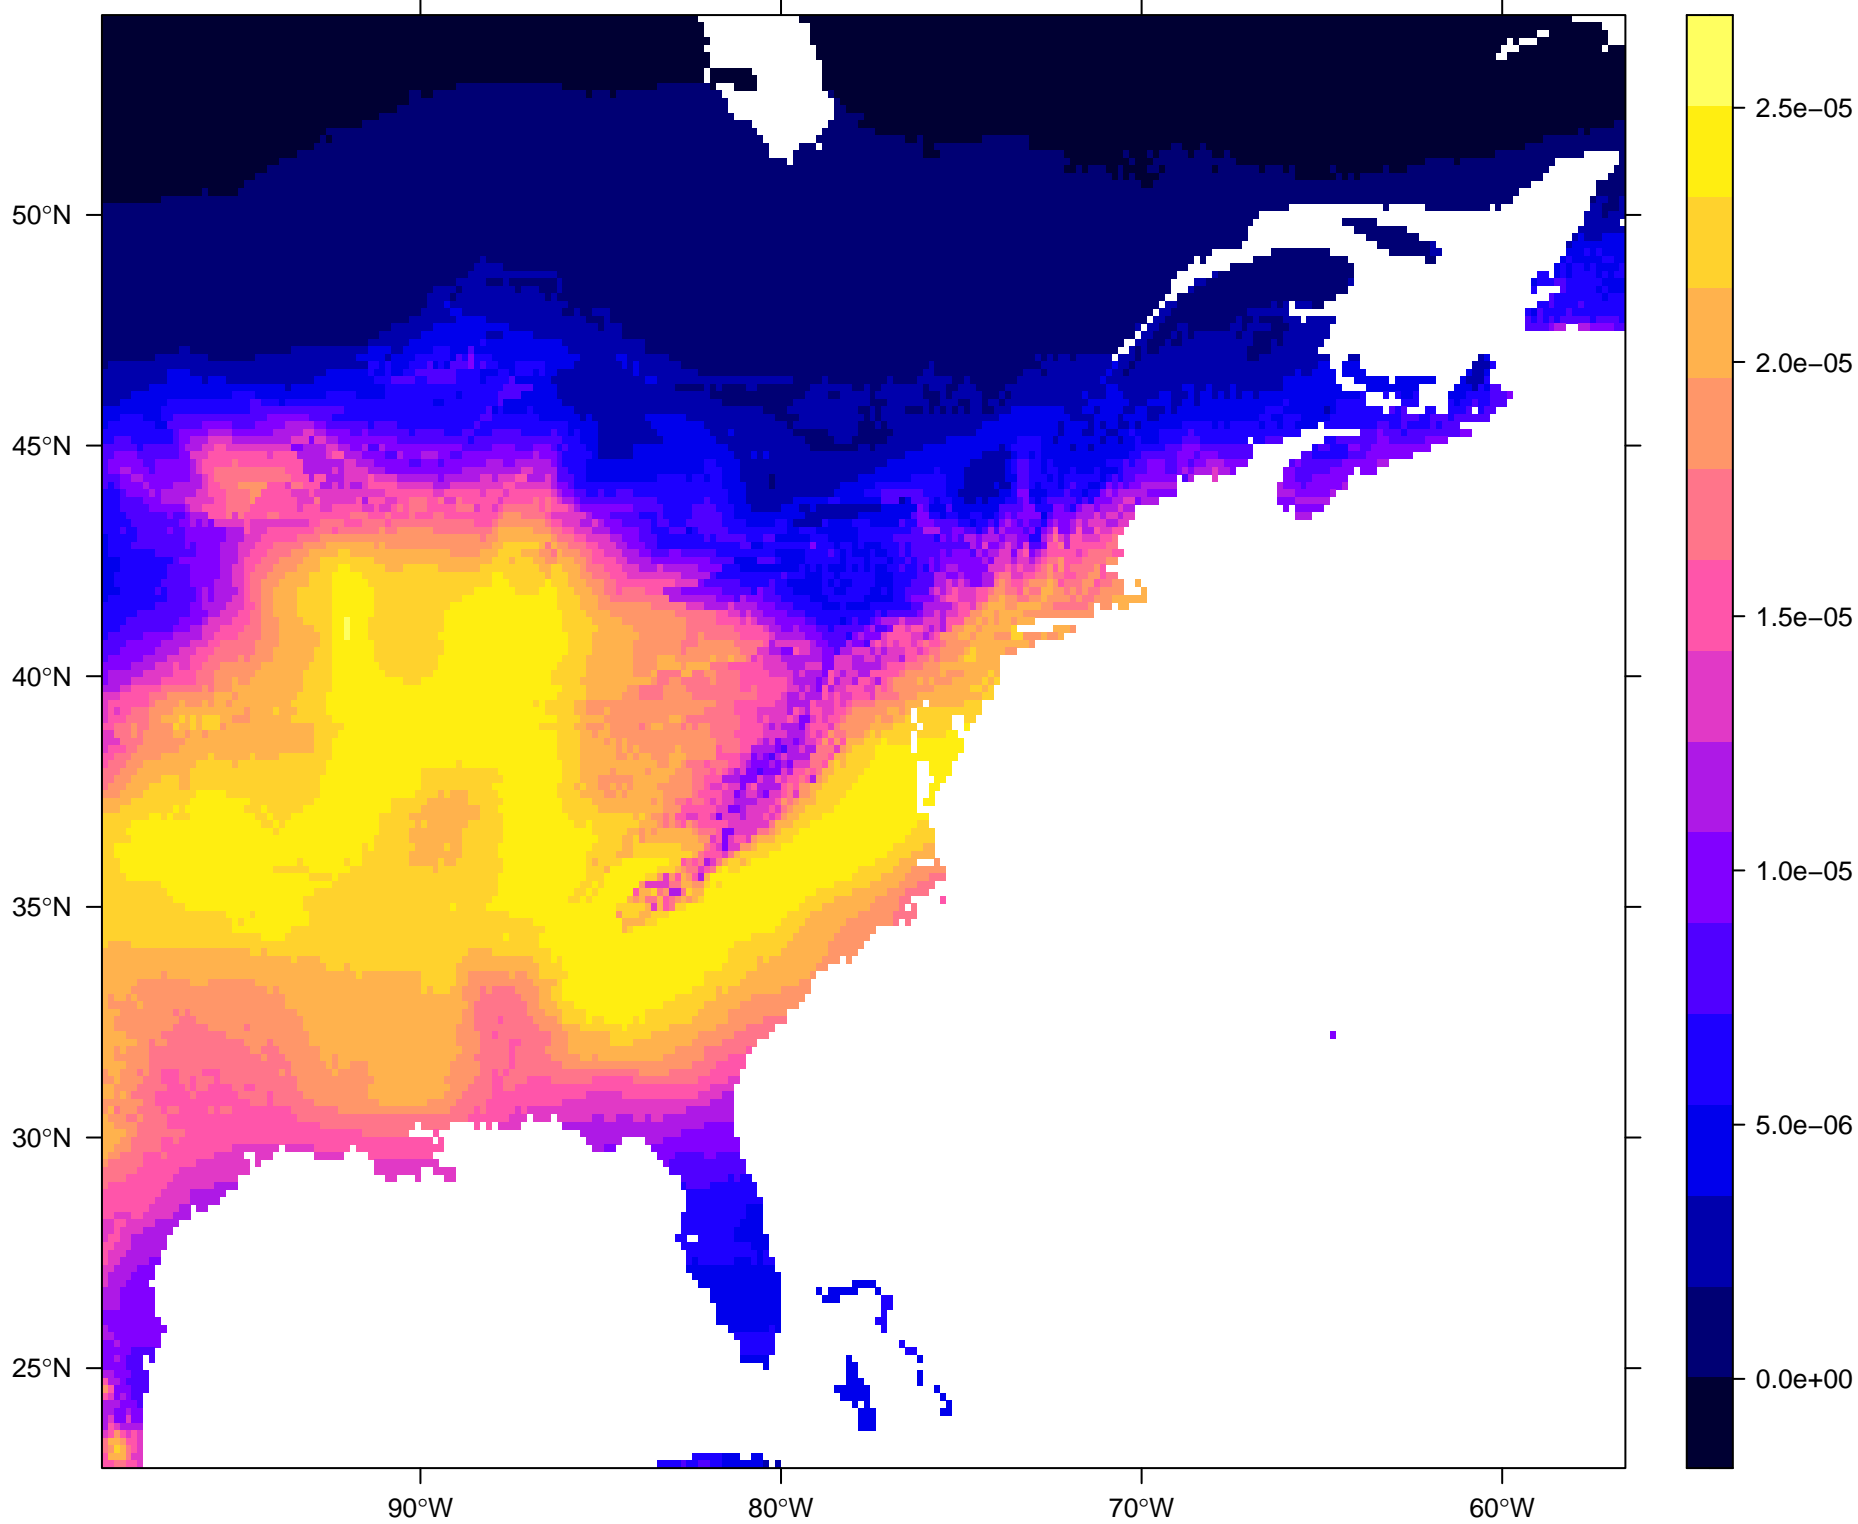

Probability Density Surface for 67838_21