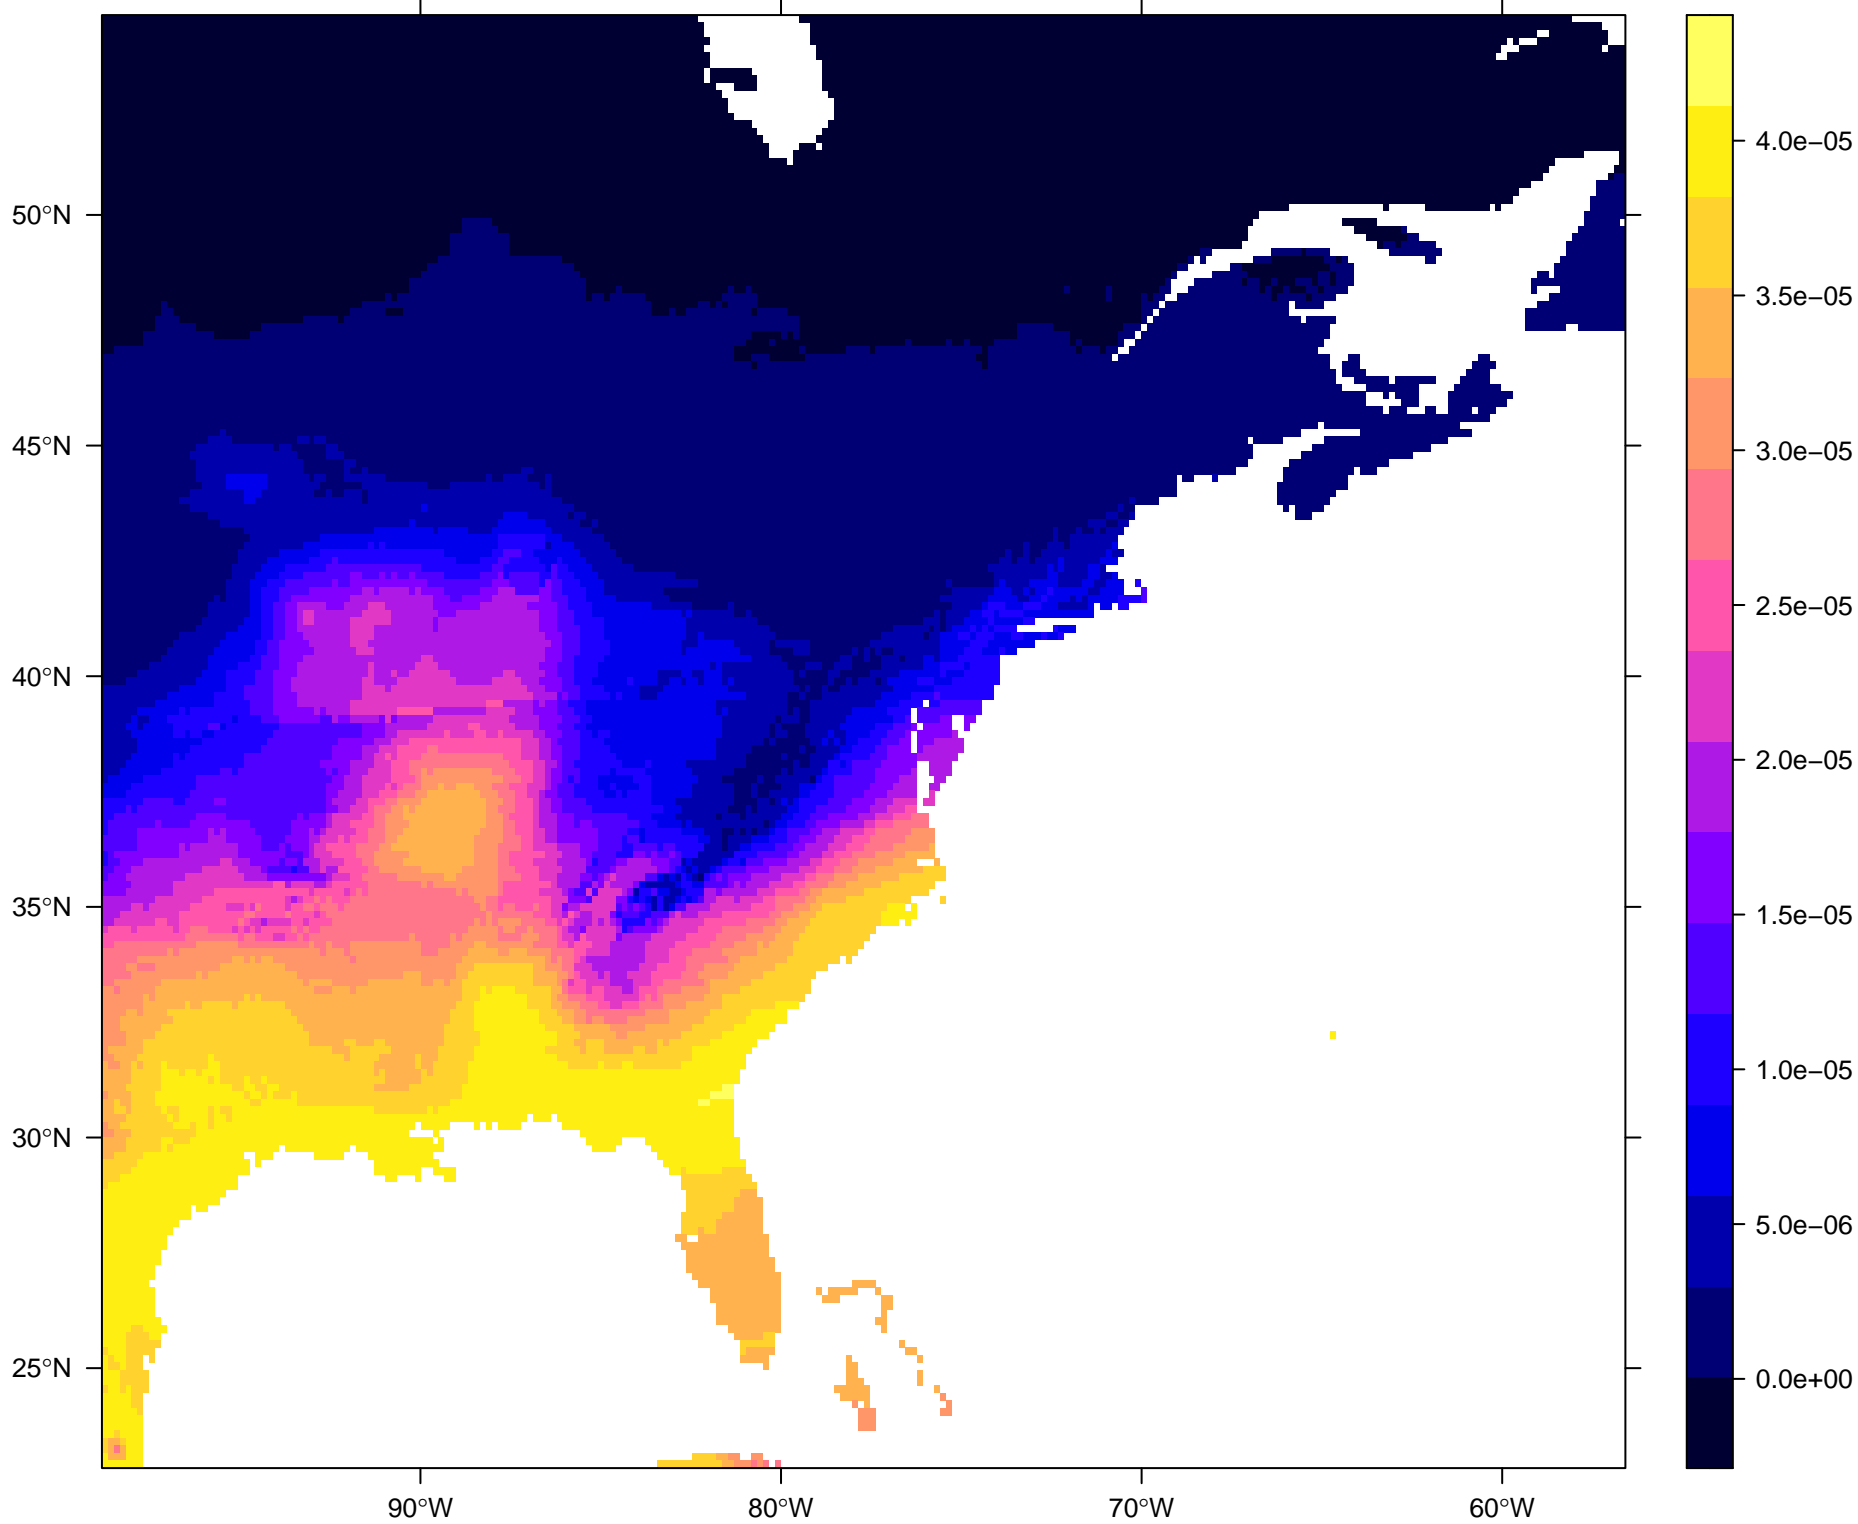

Probability Density Surface for 67841_21