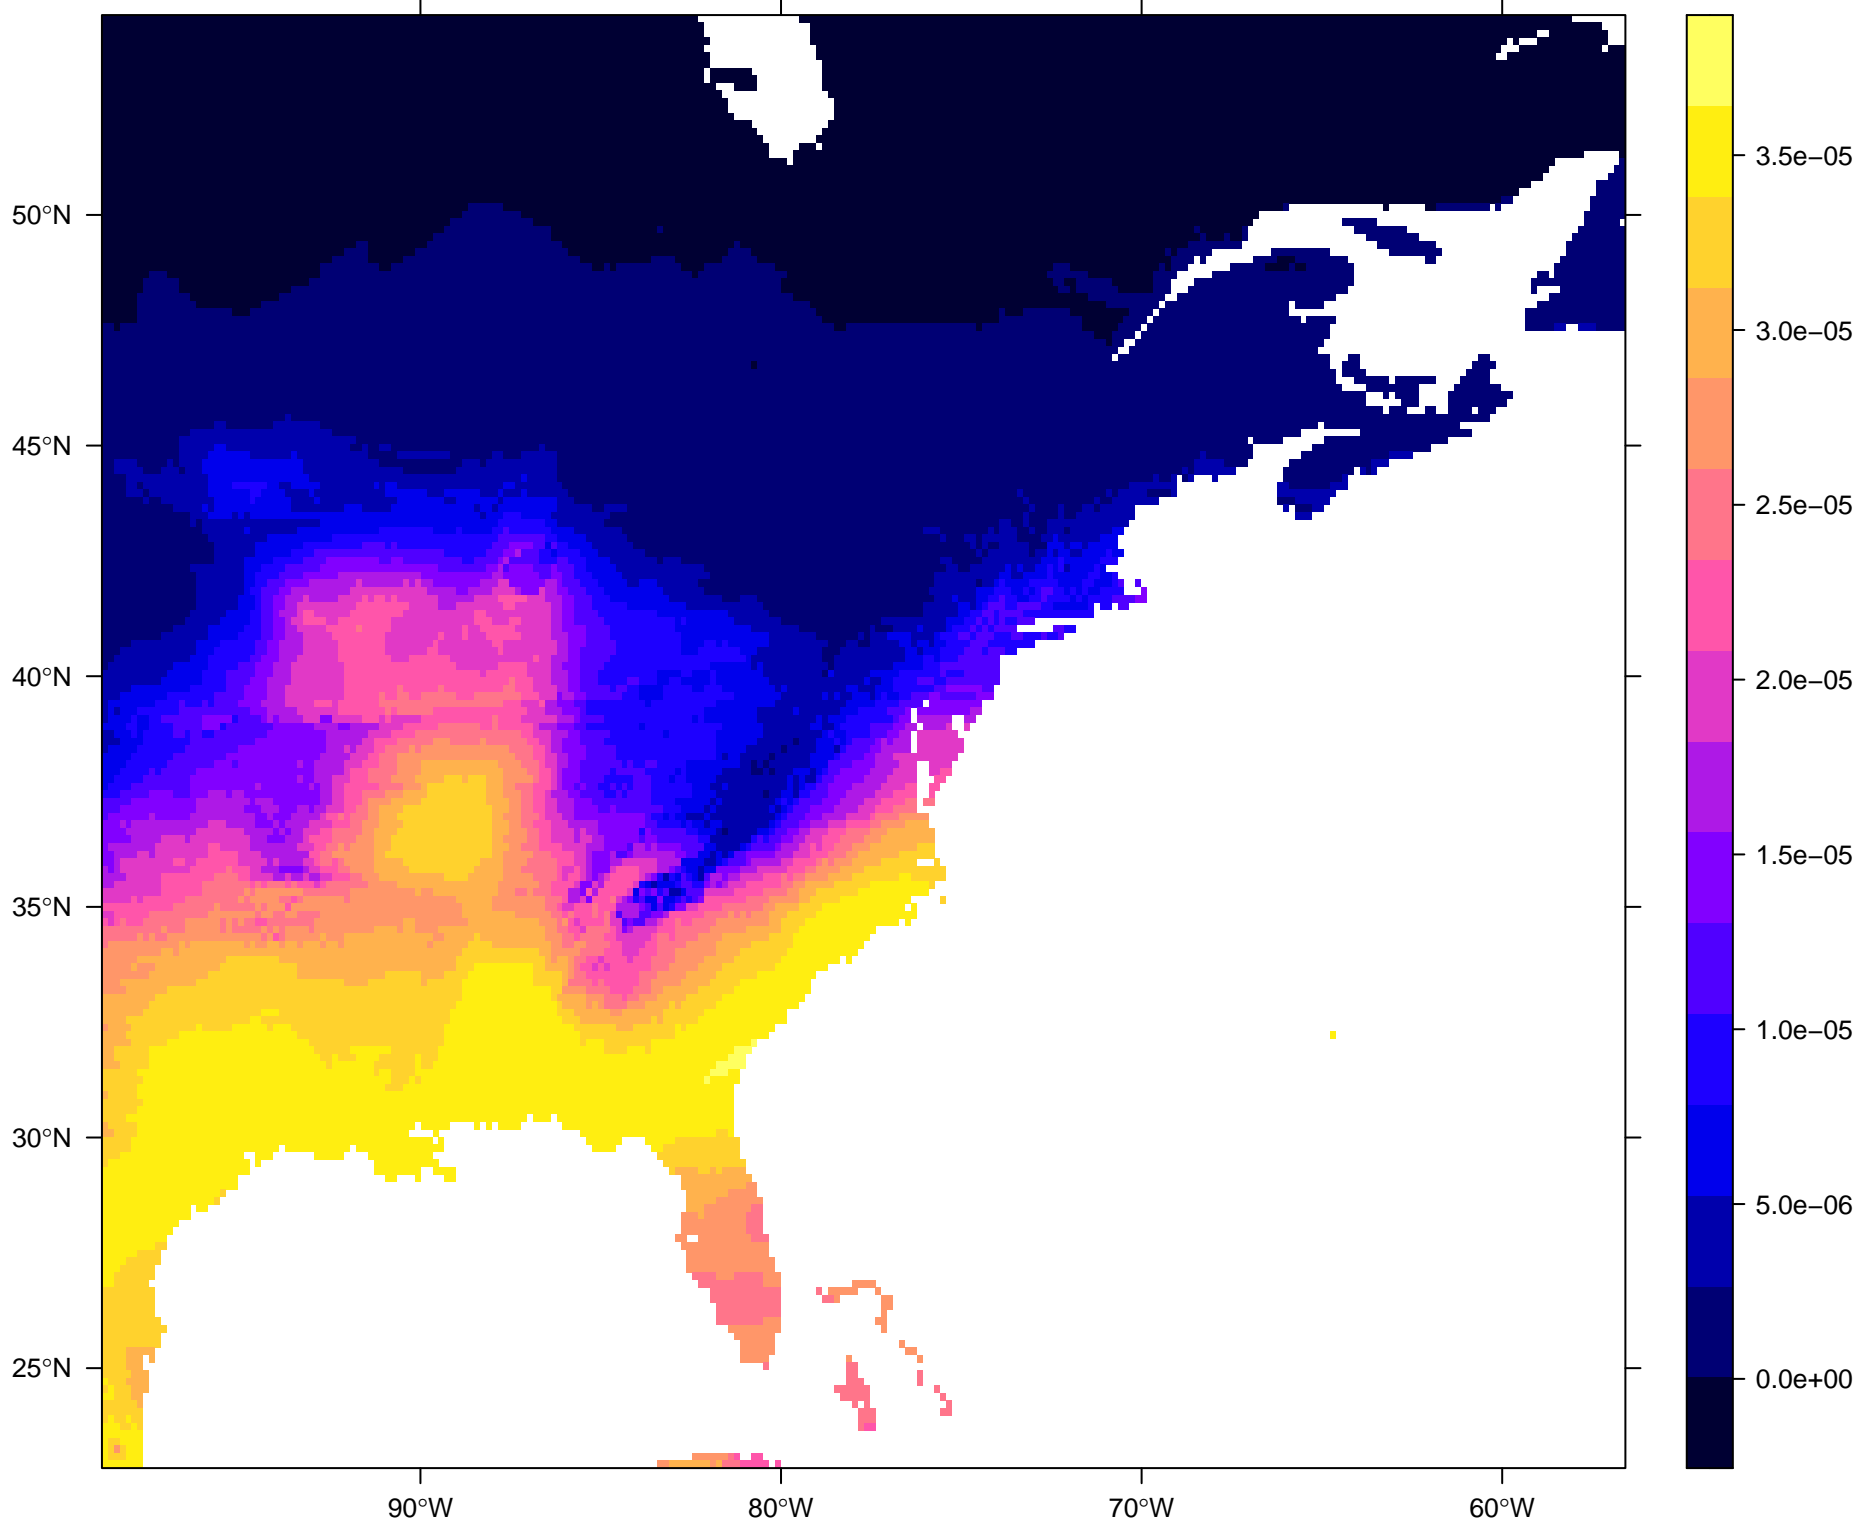

Probability Density Surface for 67846_21

Probability Density Surface for 30688_21

Probability Density Surface for 67842_21

Probability Density Surface for 67843_21

Probability Density Surface for 30683_21