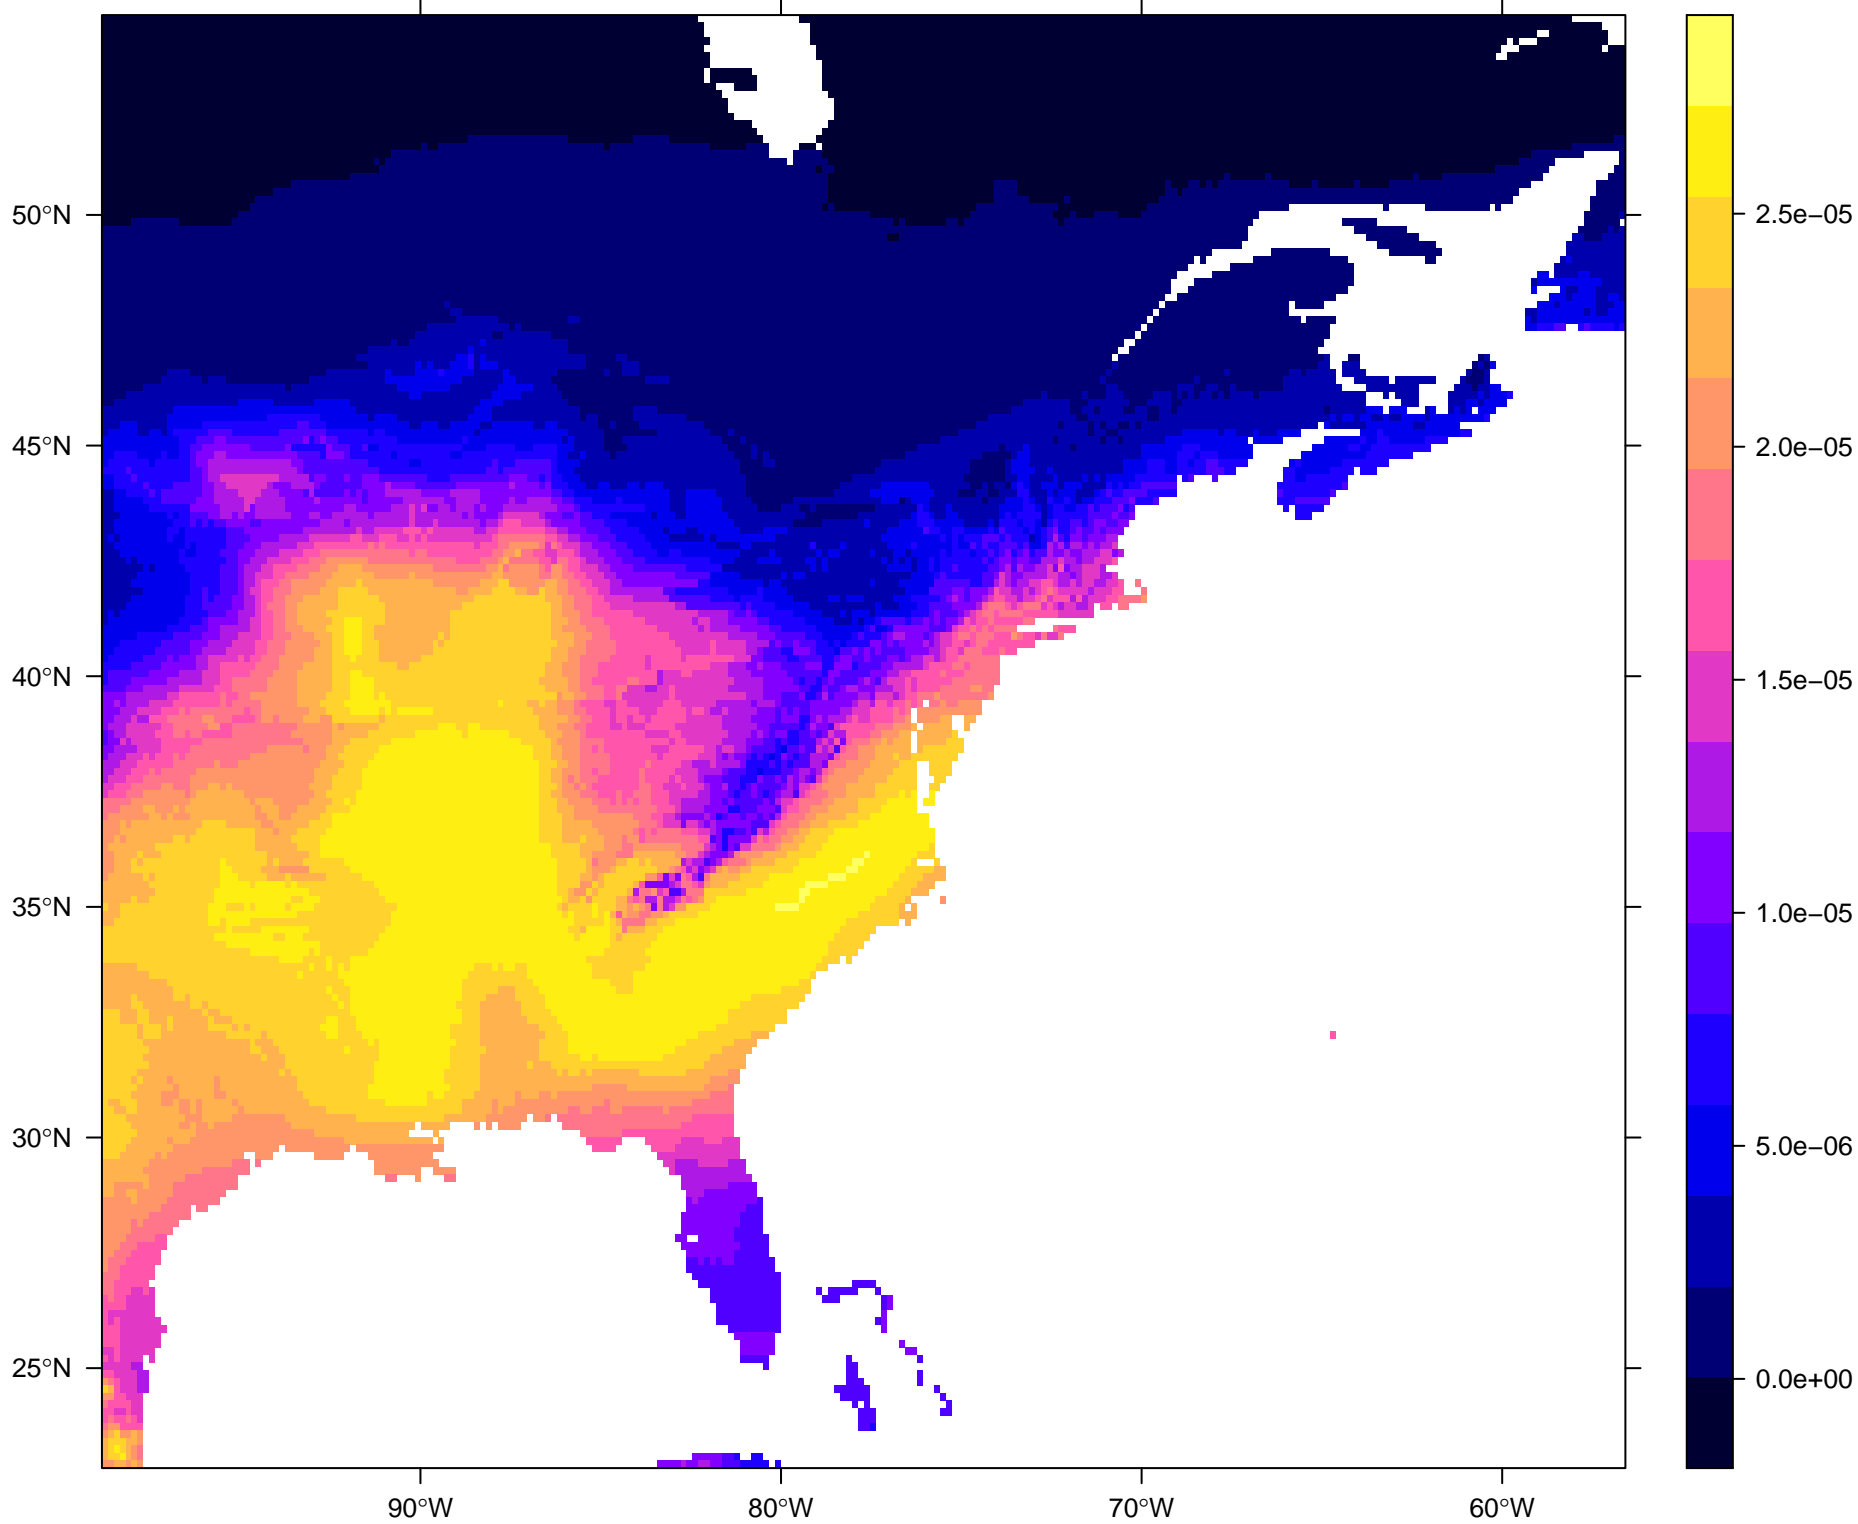

Probability Density Surface for 67839_21

Probability Density Surface for 67840_21