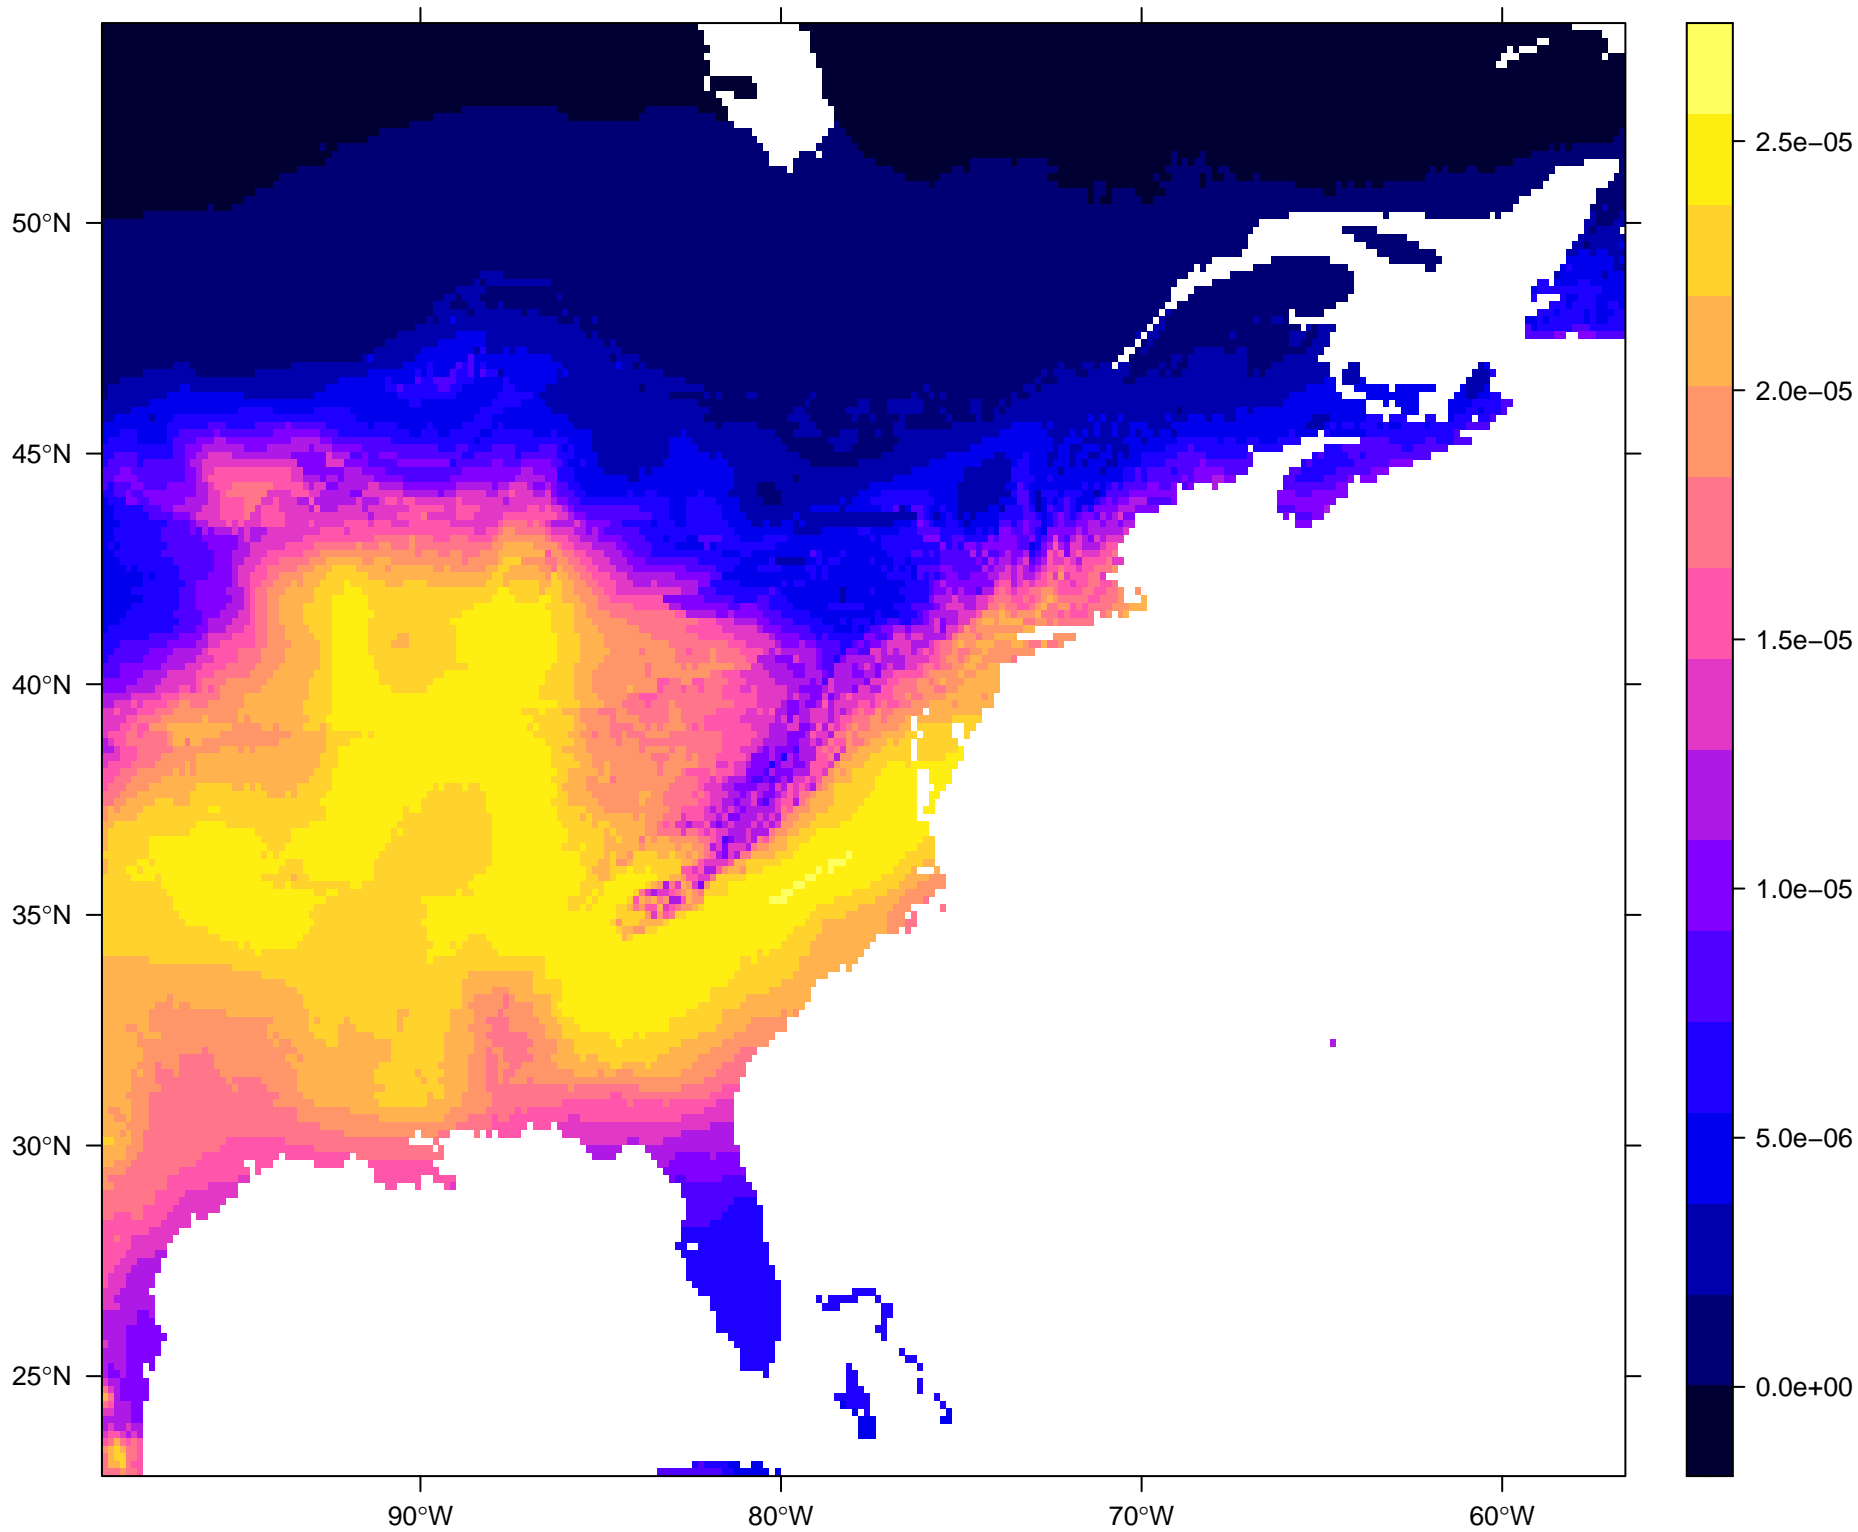

Probability Density Surface for 67846_21

Probability Density Surface for 30688_21

Probability Density Surface for 67842_21

Probability Density Surface for 67843_21

Probability Density Surface for 30683_21