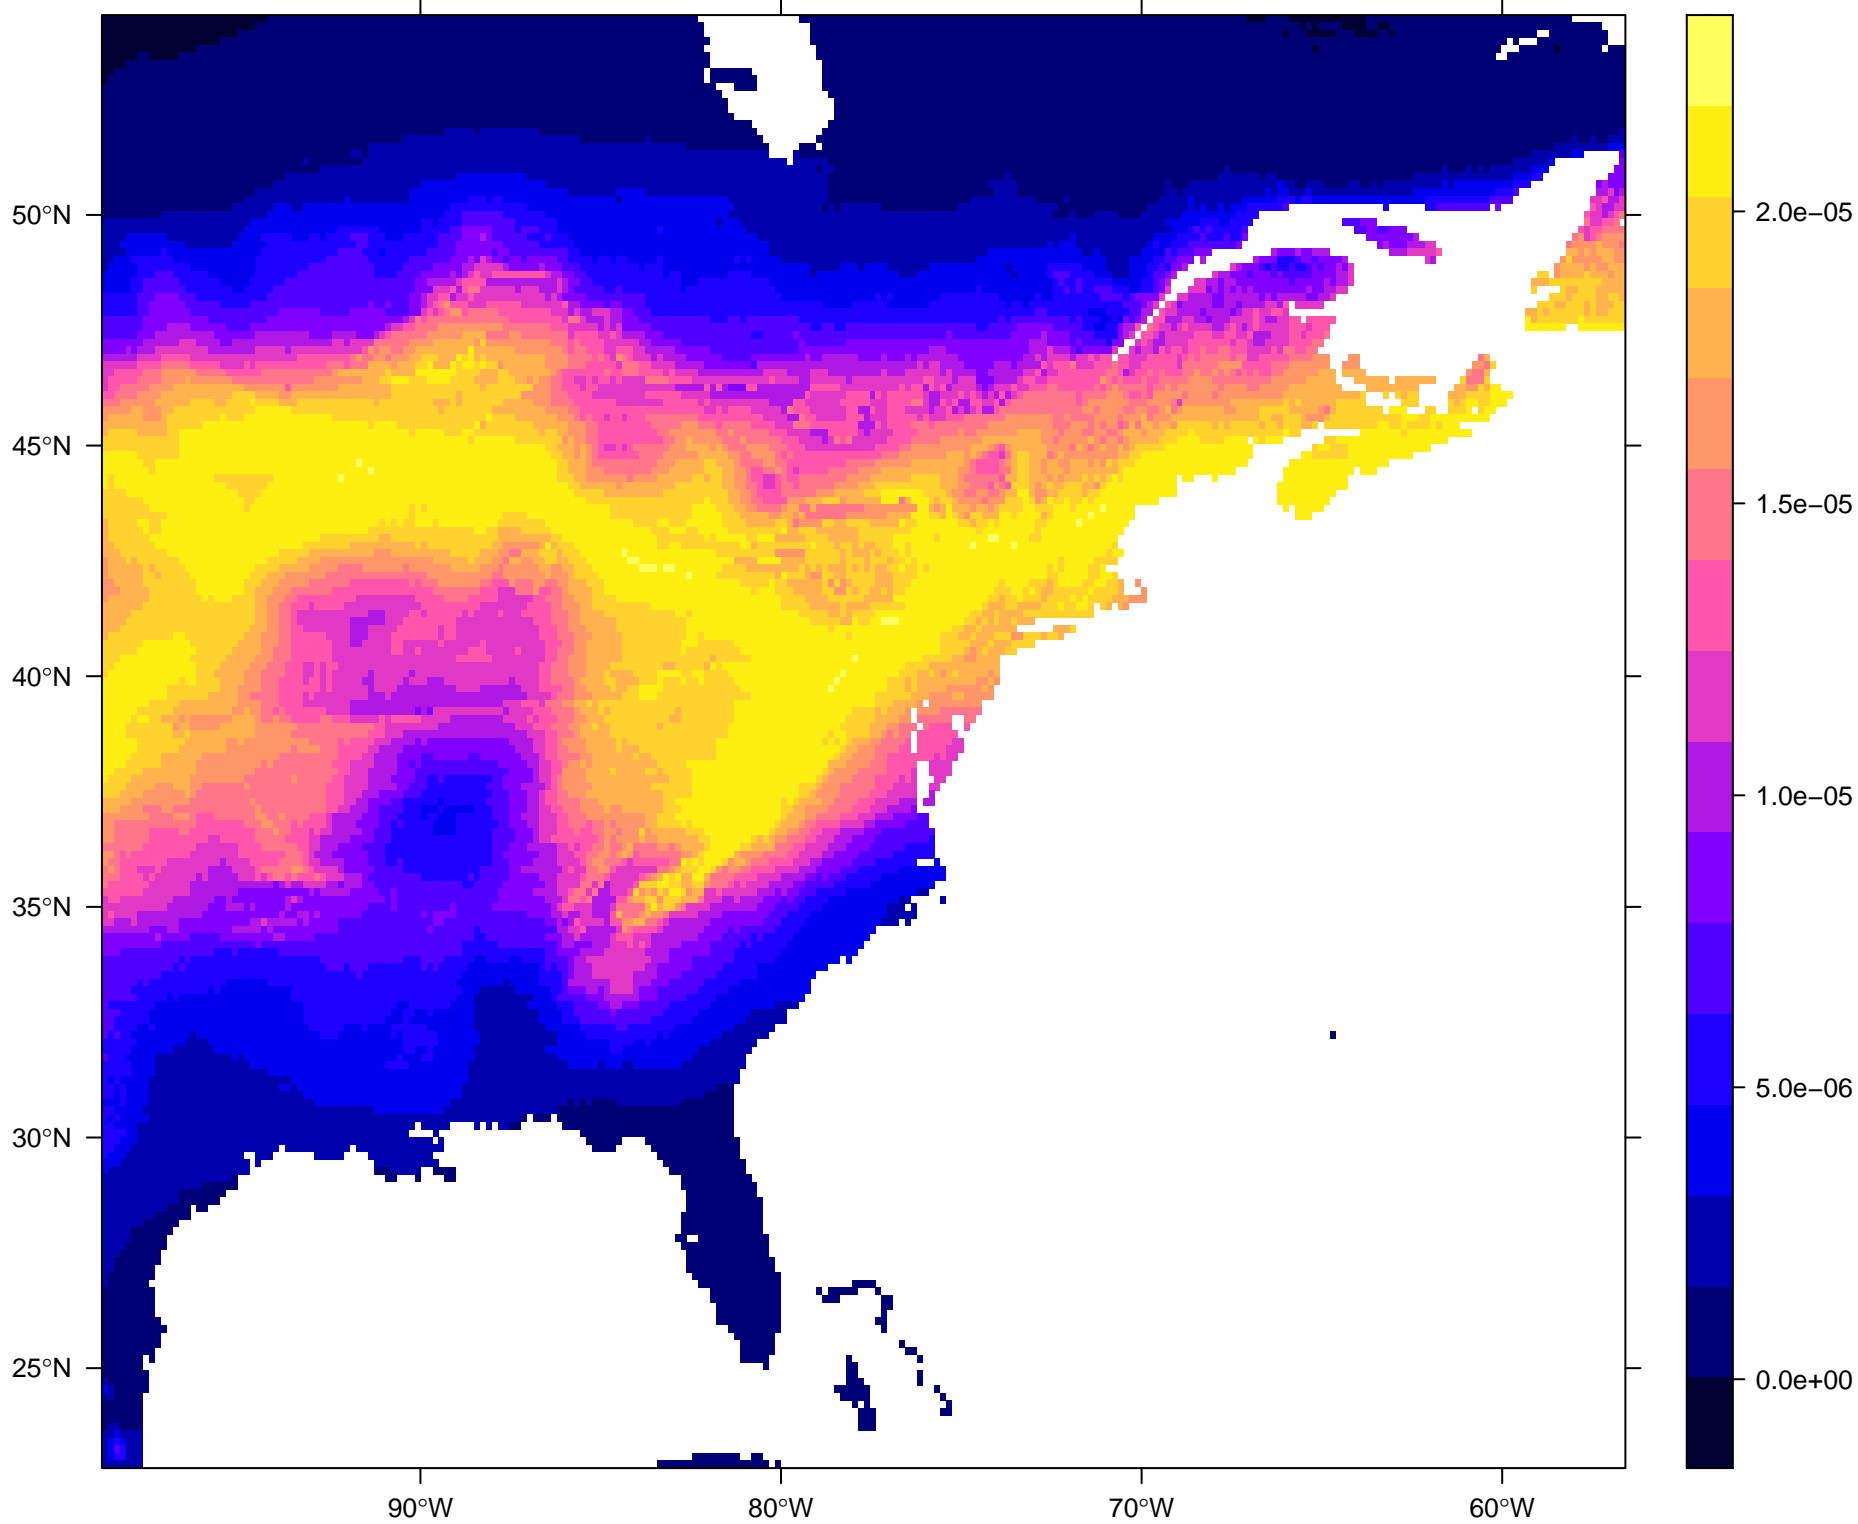

Probability Density Surface for 30683_20

Probability Density Surface for 30674_20

Probability Density Surface for 67992_19

Probability Density Surface for 67989_19

Probability Density Surface for 67984_19